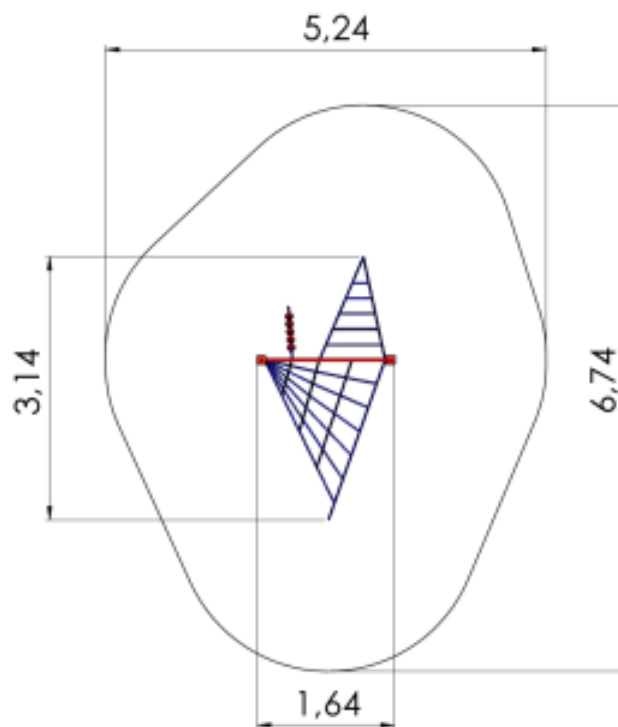

# Climbing frame HYDRA

4 y

1.92 m

1.64 m

3.14 m

2.16 m

## Technical information

Safety area width	5.24 m
Safety area length	6.74 m
Width of structure	1.64 m
Length of structure	3.14 m
Height of structure	2.16 m
Max. fall height	1.92 m
Recommended age of children	4+
For simultaneous use by several children	2-4