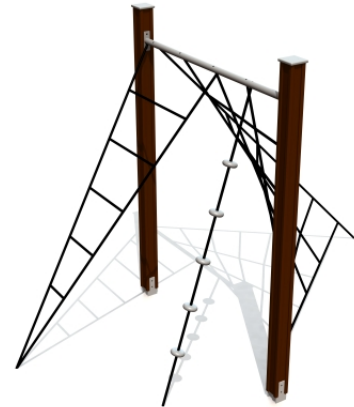

# Climbing frame HYDRA

4 y

1.92 m

1.64 m

3.14 m

2.16 m

## Technical information

Safety area width	5.24 m
Safety area length	6.74 m
Width of structure	1.64 m
Length of structure	3.14 m
Height of structure	2.16 m
Max. fall height	1.92 m
Recommended age of children	4+
For simultaneous use by several children	2-4

## Product consists of

Climbing nets	2 pcs 16 mm six-strand PES cover braided steel ropes
Posts	2 pcs Laminated wood
Grips for hands and/ or feet	5 pcs HDPE plastic
Tubes	1 pcs Galvanized and powder coated steel

Climbing frame HYDRA provides kids with two diagonal climbing nets and one climbing rope with platforms.