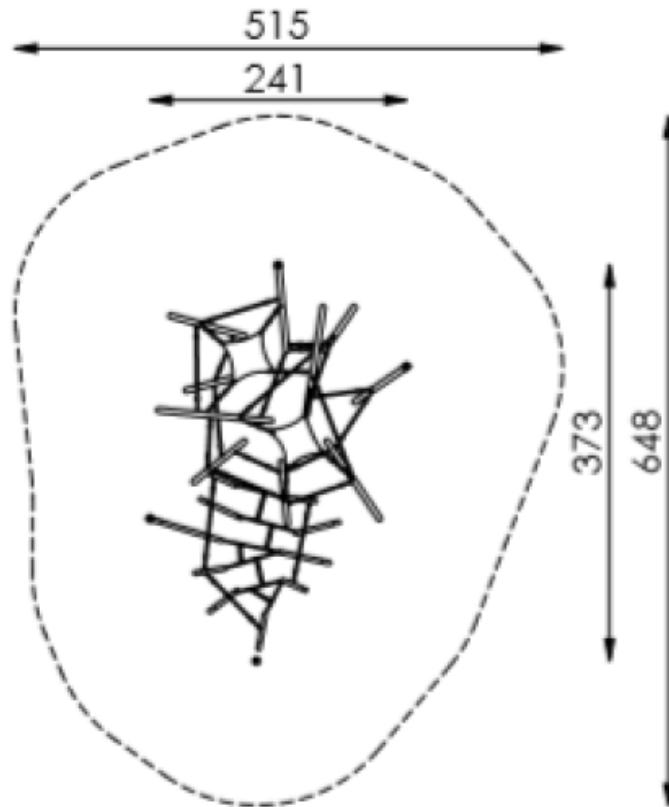

Product code: 150310-22 MF

Climbing complex JPL2

4 y

1.65 m

2.41 m

3.73 m

2.25 m

Technical information

Width of structure	2.41 m
Length of structure	3.73 m
Height of structure	2.25 m
Max. fall height	1.65 m
Recommended age of children	4+
For simultaneous use by several children	1+

This stainless steel powder coated climbing complex takes inspiration from straw motives. Climbing helps develop kids' balance, coordination and improves physical fitness.