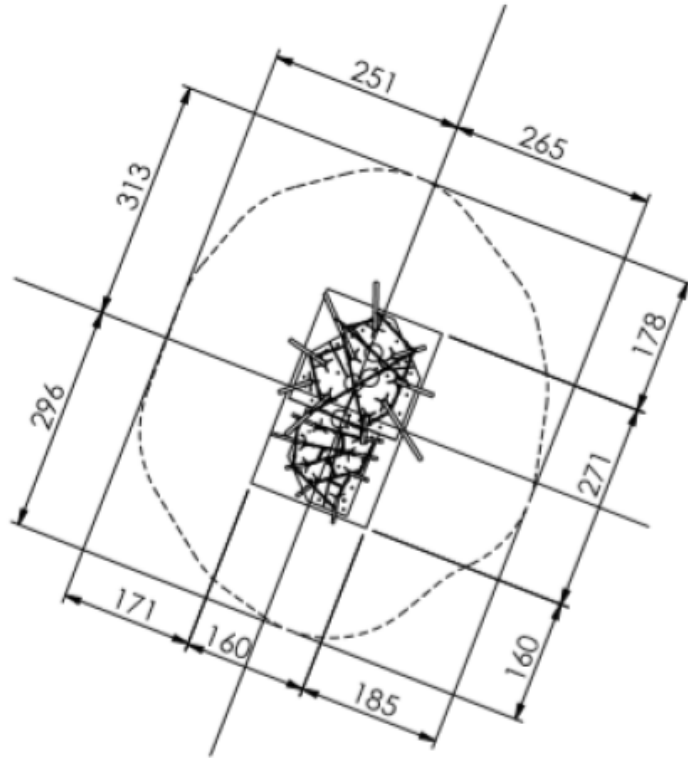

# Climbing complex JPL14

4 y

1.65 m

2.32 m

3.16 m

2.2 m

## Technical information

Width of structure	2.32 m
Length of structure	3.16 m
Height of structure	2.2 m
Max. fall height	1.65 m
Recommended age of children	4+
For simultaneous use by several children	1+