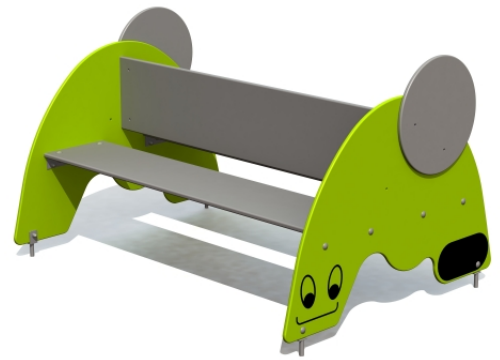

Product code: IPK101 FORP PE

Two-sided seat SNAIL

1 y

0.35 m

0.96 m

1.26 m

0.76 m

Technical information

Width of structure	0.96 m
Length of structure	1.26 m
Height of structure	0.76 m
Max. fall height	0.35 m
Recommended age of children	1+
For simultaneous use by several children	3-6

Installation info

Installers	2
Installation time	2 h
Volume of concrete	4 bags (25kg)
Package dimensions	1,3x1,0x0,3m

The double-sided seat TIGU has a backrest and it is designed for children to sit with their backs to each other. One side fits 2-3 sitting children and the seat can accommodate up to 6 children. The seat is lined with fun snail images. The product is available in red, yellow or blue.