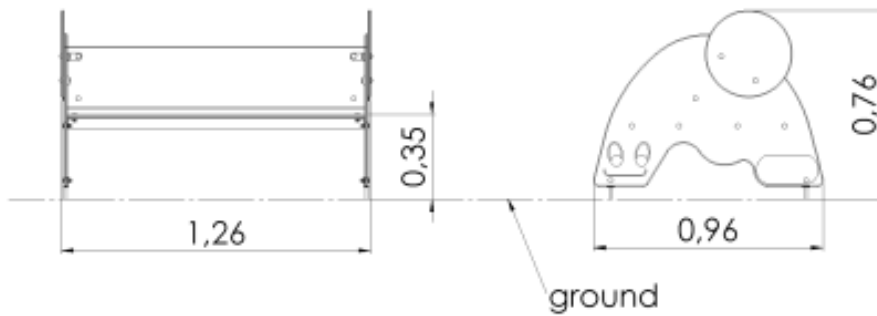

Product code: IPK101 FORP PE

Two-sided seat SNAIL

1 y

0.35 m

0.96 m

1.26 m

0.76 m

Technical information

Width of structure	0.96 m
Length of structure	1.26 m
Height of structure	0.76 m
Max. fall height	0.35 m
Recommended age of children	1+
For simultaneous use by several children	3-6

Installation info

Installers	2
Installation time	2 h
Volume of concrete	4 bags (25kg)
Package dimensions	1,3x1,0x0,3m

The double-sided seat TIGU has a backrest and it is designed for children to sit with their backs to each other. One side fits 2-3 sitting children and the seat can accommodate up to 6 children. The seat is lined with fun snail images. The product is available in red, yellow or blue.