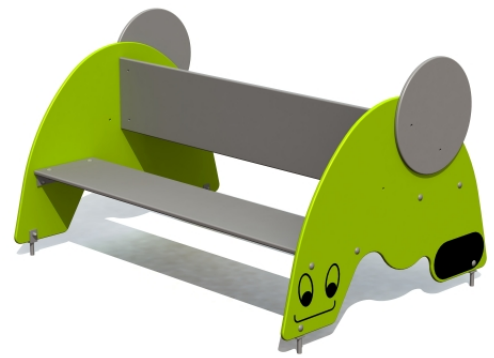

## Two-sided seat of different heights SNAIL

1 y

0.35 m

0.96 m

1.26 m

0.76 m

### Technical information

Width of structure	0.96 m
Length of structure	1.26 m
Height of structure	0.76 m
Max. fall height	0.35 m
Recommended age of children	1+
For simultaneous use by several children	3-6

### Installation info

Installers	2
Installation time	2 h
Volume of concrete	4 bags (25kg)
Package dimensions	1,3x1,0x0,3m

The double-sided seat TIGU has a backrest and seats at different heights. The entire seat can accommodate up to 6 children and it is lined with fun snail images. The product is available in red, yellow or blue.