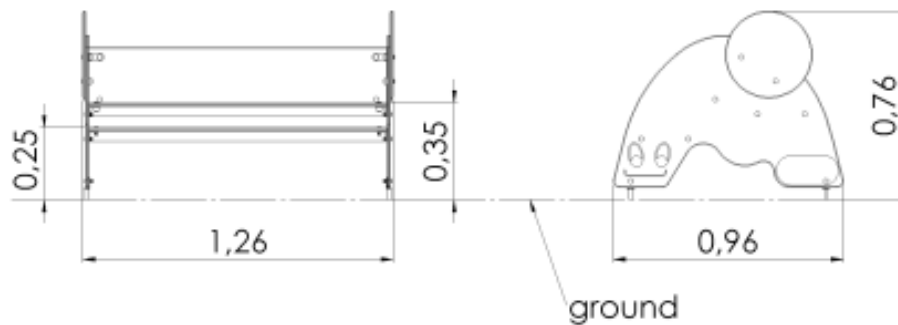

## Two-sided seat of different heights SNAIL

1 y

0.35 m

0.96 m

1.26 m

0.76 m

### Technical information

Width of structure	0.96 m
Length of structure	1.26 m
Height of structure	0.76 m
Max. fall height	0.35 m
Recommended age of children	1+
For simultaneous use by several children	3-6

### Installation info

Installers	2
Installation time	2 h
Volume of concrete	4 bags (25kg)
Package dimensions	1,3x1,0x0,3m

The double-sided seat TIGU has a backrest and seats at different heights. The entire seat can accommodate up to 6 children and it is lined with fun snail images. The product is available in red, yellow or blue.