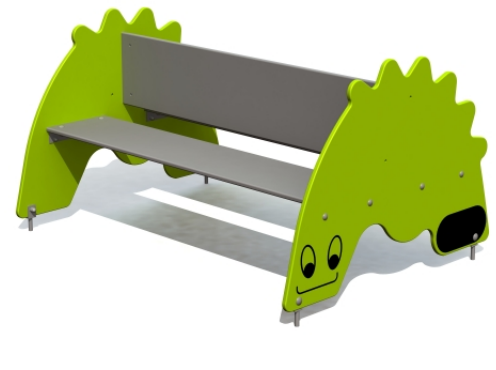

Product code: IPK201 FORP PE

Two-sided seat CROCO

1 y

0.35 m

0.96 m

1.26 m

0.7 m

Technical information

| | |
|--|--------|
| Width of structure | 0.96 m |
| Length of structure | 1.26 m |
| Height of structure | 0.7 m |
| Max. fall height | 0.35 m |
| Recommended age of children | 1+ |
| For simultaneous use by several children | 3-6 |

Installation info

| | |
|--------------------|---------------|
| Installers | 2 |
| Installation time | 2 h |
| Volume of concrete | 4 bags (25kg) |
| Package dimensions | 1,3x1,0x0,3m |

The double-sided seat KROOKU has a backrest and it is designed for children to sit with their backs to each other. One side fits 2-3 sitting children and the seat can accommodate up to 6 children. The seat is lined with fun crocodile images. The product is available in red, yellow or blue.