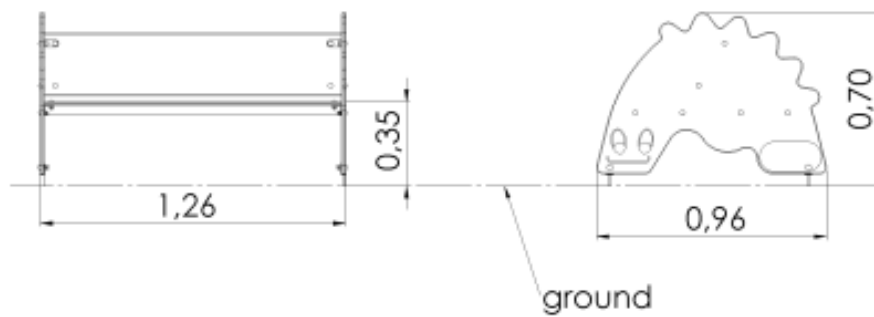

Product code: IPK201 FORP PE

Two-sided seat CROCO

1 y

0.35 m

0.96 m

1.26 m

0.7 m

Technical information

| | |
|--|--------|
| Width of structure | 0.96 m |
| Length of structure | 1.26 m |
| Height of structure | 0.7 m |
| Max. fall height | 0.35 m |
| Recommended age of children | 1+ |
| For simultaneous use by several children | 3-6 |

Installation info

| | |
|--------------------|---------------|
| Installers | 2 |
| Installation time | 2 h |
| Volume of concrete | 4 bags (25kg) |
| Package dimensions | 1,3x1,0x0,3m |

The double-sided seat KROOKU has a backrest and it is designed for children to sit with their backs to each other. One side fits 2-3 sitting children and the seat can accommodate up to 6 children. The seat is lined with fun crocodile images. The product is available in red, yellow or blue.