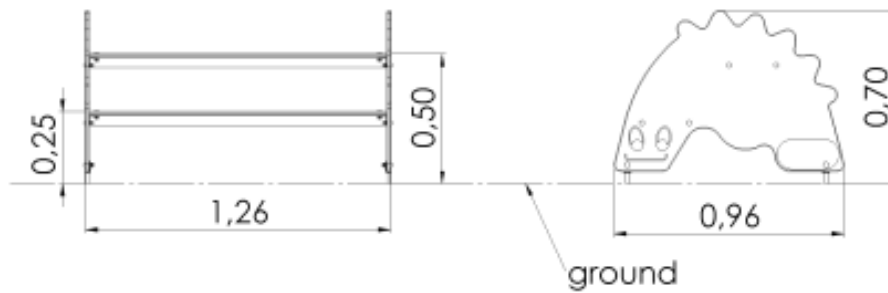

Product code: IPK203 FORP PE

Seat and play table CROCO

Technical information

Width of structure	0.96 m
Length of structure	1.26 m
Height of structure	0.7 m
Max. fall height	0.5 m
Recommended age of children	1+
For simultaneous use by several children	1-3

Installation info

Installers	2
Installation time	2 h
Volume of concrete	4 bags (25kg)
Package dimensions	1,3x1,0x0,3m

The seat and play table KROOKU is designed for children. 2-3 children can sit on the seat. The seat is lined with fun crocodile images that can be selected in red, yellow or blue.