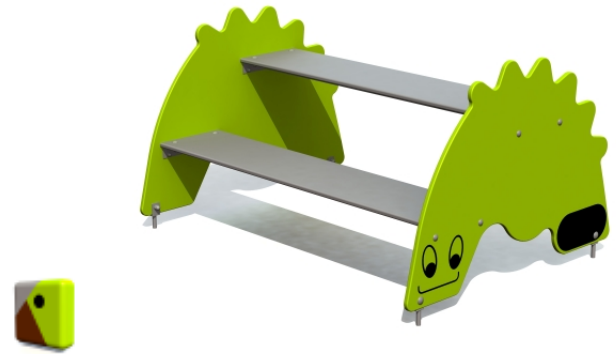

Product code: IPK203 FORP PE

Seat and play table CROCO

Technical information

Width of structure	0.96 m
Length of structure	1.26 m
Height of structure	0.7 m
Max. fall height	0.5 m
Recommended age of children	1+
For simultaneous use by several children	1-3

Installation info

Installers	2
Installation time	2 h
Volume of concrete	4 bags (25kg)
Package dimensions	1,3x1,0x0,3m

The seat and play table KROOKU is designed for children. 2-3 children can sit on the seat. The seat is lined with fun crocodile images that can be selected in red, yellow or blue.