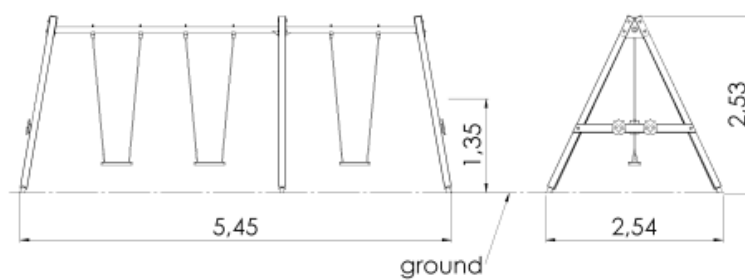

Product code: K116 FORP PE

Swing BABY BIRD 3 places, steel groundfixings (without seats and fittings)

1 y

1.35 m

2.49 m

5.45 m

2.53 m

Technical information

Safety area width	5.17 m
Safety area length	7.8 m
Width of structure	2.49 m
Length of structure	5.45 m
Height of structure	2.53 m
Max. fall height	1.35 m
Recommended age of children	1+
For simultaneous use by several children	3

Product consists of

Posts	6 pcs Laminated wood
Beams	2 pcs

Installation info

Installers	2
Installation time	4 h
Volume of concrete	12 bags (25kg)

The product needs a safety surface

Double bay 3-seat freestanding swing frame BABY BIRD can be fitted with three cradle swing seats or regular swing seats. It can also be fitted with one big and comfortable bird nest swing seat and one cradle swing seat or a regular swing seat. One side of the frame has two fun owl-shaped coat hooks.