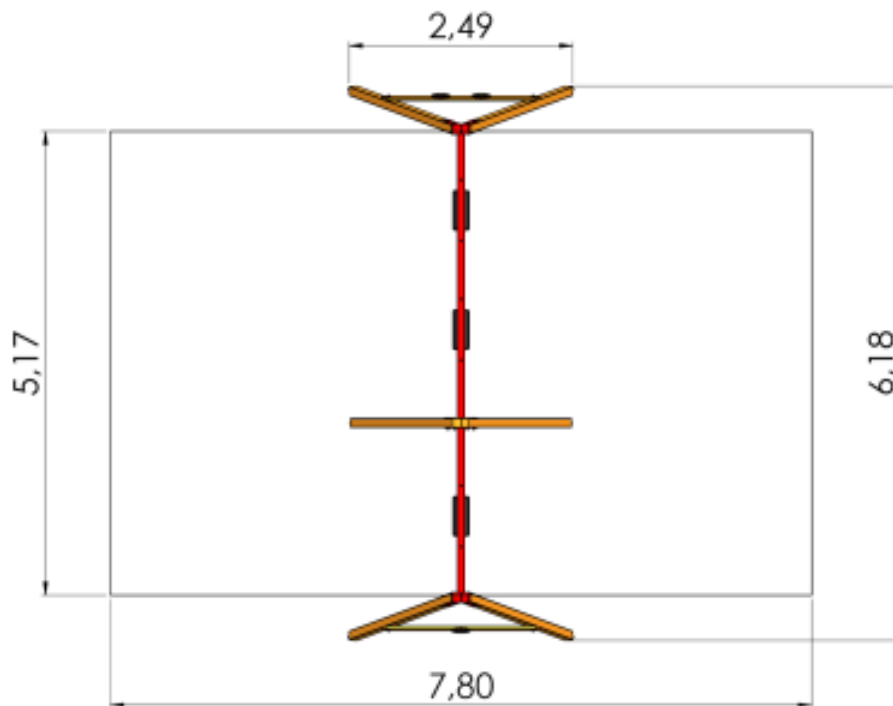

Product code: K116 FORP PE

Swing BABY BIRD 3 places, steel groundfixings (without seats and fittings)

1 y

1.35 m

2.49 m

5.45 m

2.53 m

Technical information

Safety area width	5.17 m
Safety area length	7.8 m
Width of structure	2.49 m
Length of structure	5.45 m
Height of structure	2.53 m
Max. fall height	1.35 m
Recommended age of children	1+
For simultaneous use by several children	3

Product consists of

Posts	6 pcs Laminated wood
Beams	2 pcs

Installation info

Installers	2
Installation time	4 h
Volume of concrete	12 bags (25kg)

The product needs a safety surface

Double bay 3-seat freestanding swing frame BABY BIRD can be fitted with three cradle swing seats or regular swing seats. It can also be fitted with one big and comfortable bird nest swing seat and one cradle swing seat or a regular swing seat. One side of the frame has two fun owl-shaped coat hooks.