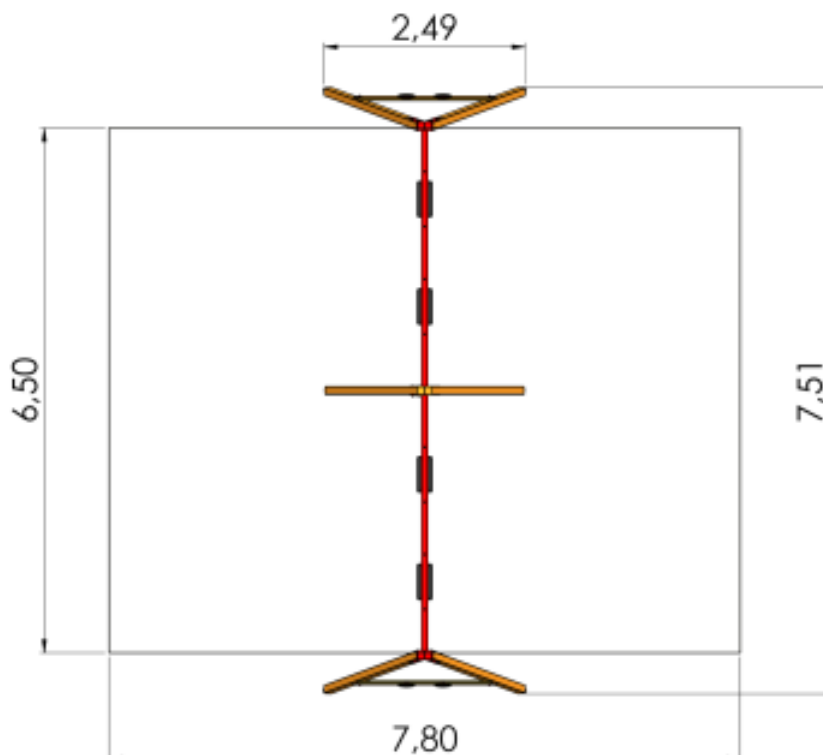

# Swing BABY BIRD 4 places, steel groundfixings (without seats and fittings)

1 y

1.35 m

2.49 m

7.51 m

2.54 m

## Technical information

Safety area width	6.5 m
Safety area length	7.8 m
Width of structure	2.49 m
Length of structure	7.51 m
Height of structure	2.54 m
Max. fall height	1.35 m
Recommended age of children	1+
For simultaneous use by several children	4

## Installation info

Installers	2
Installation time	4 h

The product needs a safety surface

Volume of concrete	12 bags (25kg)
Package dimensions	2,9x0,6x0,7m
Package weight	170 kg

Double bay 4-seat freestanding swing frame BABY BIRD can be fitted with four cradle swing seats or regular swing seats. It can also be fitted with four tyre seats or two big and comfortable bird nest swing seats. One side of the frame has two fun owl-shaped coat hooks. Top rail is powder-coated red.