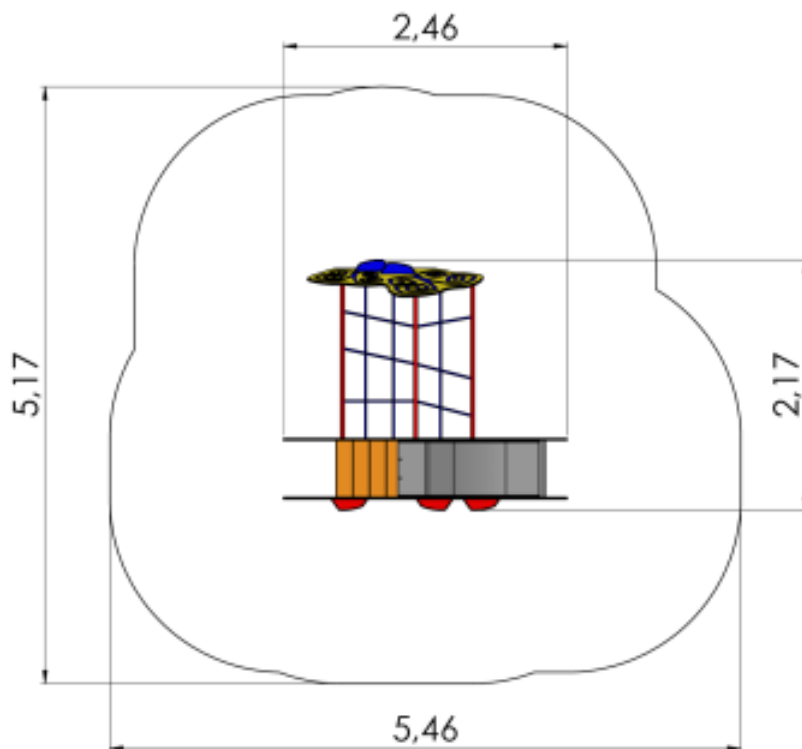

Product code: LM021-1 FORP MF

Slide BEAVER with climbing frame

1 y

0.6 m

2.17 m

2.46 m

1.14 m

Technical information

Safety area width	5.17 m
Safety area length	5.46 m
Width of structure	2.17 m
Length of structure	2.46 m
Height of structure	1.14 m
Max. fall height	0.6 m
Recommended age of children	1+
For simultaneous use by several children	3

Installation info

Installers	2	Volume of concrete	6 bags (25kg)
Installation time	4 h	Package dimensions	2,50,6x1,3m