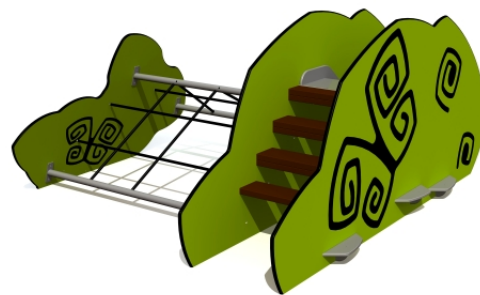

Product code: LM021-1 FORP MF

Slide BEAVER with climbing frame

1 y

0.6 m

2.17 m

2.46 m

1.14 m

Technical information

Safety area width	5.17 m
Safety area length	5.46 m
Width of structure	2.17 m
Length of structure	2.46 m
Height of structure	1.14 m
Max. fall height	0.6 m
Recommended age of children	1+
For simultaneous use by several children	3