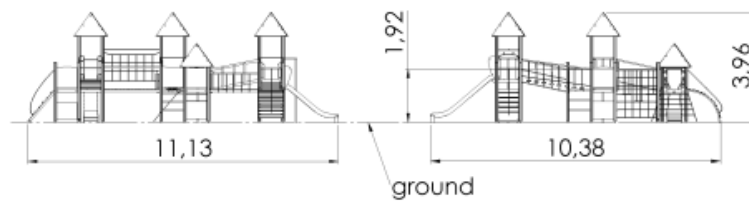

Product code: LM300-5 SUM MF

Multi Activity Centre OLD TOWN Midi

4 y

1.92 m

10.38 m

11.13 m

3.96 m

Technical information

Safety area width	13.88 m
Safety area length	14.63 m
Width of structure	10.38 m
Length of structure	11.13 m
Height of structure	3.96 m
Max. fall height	1.92 m
Recommended age of children	4+
For simultaneous use by several children	15-30

Installation info

Installers	2
Installation time	44 h
Volume of concrete	62 bags (25kg)
Package dimensions	3,3x1,0x2,4m

The product's aluminium posts are concreted into the ground using hot-galvanized metal tubular fittings.