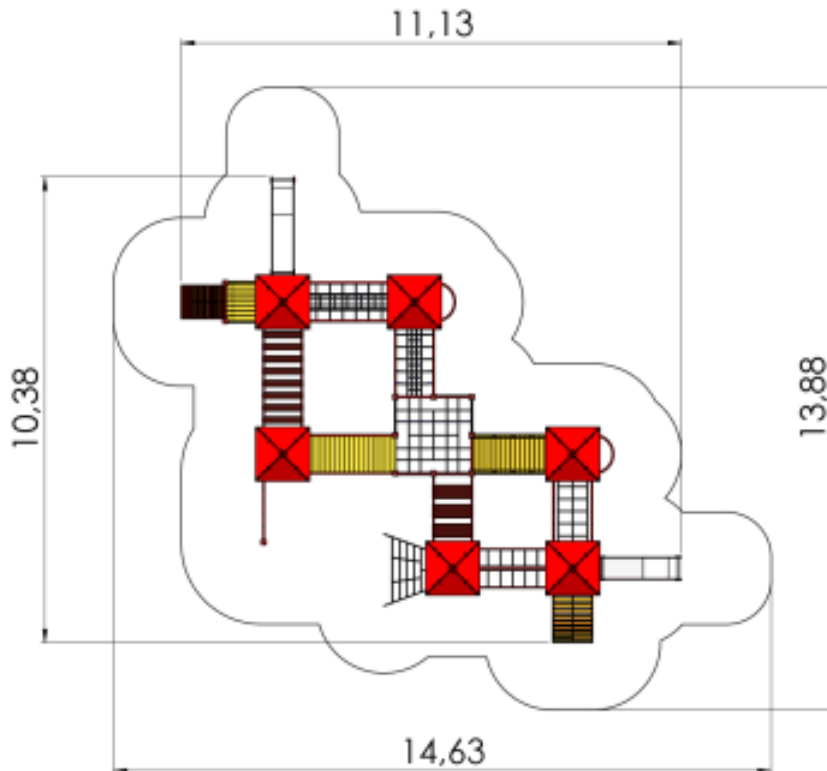

Product code: LM300-5 SUM MF

Multi Activity Centre OLD TOWN Midi

4 y

1.92 m

10.38 m

11.13 m

3.96 m

Technical information

Safety area width	13.88 m
Safety area length	14.63 m
Width of structure	10.38 m
Length of structure	11.13 m
Height of structure	3.96 m
Max. fall height	1.92 m
Recommended age of children	4+
For simultaneous use by several children	15-30

Product consists of

Platforms	4 pcs with a height 1.2 m Plastic covered laminated wood
Platforms	3 pcs with a height 1.55 m Plastic covered laminated wood
Roofs	6 pcs HDPE plastic
Slides	1 pcs with a height 1.2 m Stainless-steel, HDPE plastic sides
Slides	1 pcs with a height 1.55 m Stainless-steel, HDPE plastic sides
Climbing nets	4 pcs 16 mm six-strand PES cover braided steel ropes
Bridges	7 pcs
Tunnels	1 pcs Plastic
Slopes	1 pcs HDPE plastic
Fireman poles	2 pcs Galvanized and powder-coated steel
Posts	35 pcs Powder coated aluminium
Panels/ Plates	12 pcs HDPE plastic
Tubes	44 pcs Galvanized and powder coated steel

Installation info

Installers	2
Installation time	44 h
Volume of concrete	62 bags (25kg)
Package dimensions	3,3x1,0x2,4m

The product's aluminium posts are concreted into the ground using hot-galvanized metal tubular fittings.