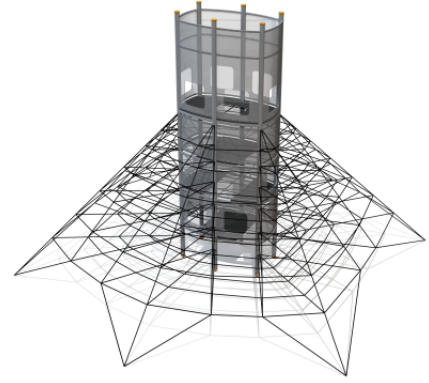

Product code: OCT108

Climbing tower high OCTO 8

4 y

1 m

8.24 m

9.42 m

6.07 m

Total area: 106,14m²

Technical information

Safety area width	11.24 m
Safety area length	12.42 m
Width of structure	8.24 m
Length of structure	9.42 m
Height of structure	6.07 m
Max. fall height	1 m
Recommended age of children	4+
For simultaneous use by several children	1-30

The series was named after modern octagonal powder coated aluminium posts. The series is like a large city where everyone feels able to win through! The product range of the series of particular design meant for the young is expanding continually. The OCTO series acrylic glass panels accentuate the impression of high-rise glass buildings. In reality, the durable glasspanels are of the type known from hockey squares. The attractions survive even the biggest challenges. The OCTO series offers developing activities and physical effort for older children who ardently wish to try their hand. The selection includes big and grand megacomplexes, different climbing facilities, spinners, shakers, swing constructions etc. A new meeting place was born!