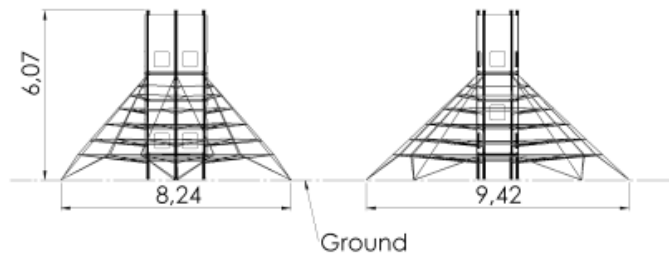

Product code: OCT108

Climbing tower high OCTO 8

4 y

1 m

8.24 m

9.42 m

6.07 m

Total area: 106,14m²

Technical information

Safety area width	11.24 m
Safety area length	12.42 m
Width of structure	8.24 m
Length of structure	9.42 m
Height of structure	6.07 m
Max. fall height	1 m
Recommended age of children	4+
For simultaneous use by several children	1-30