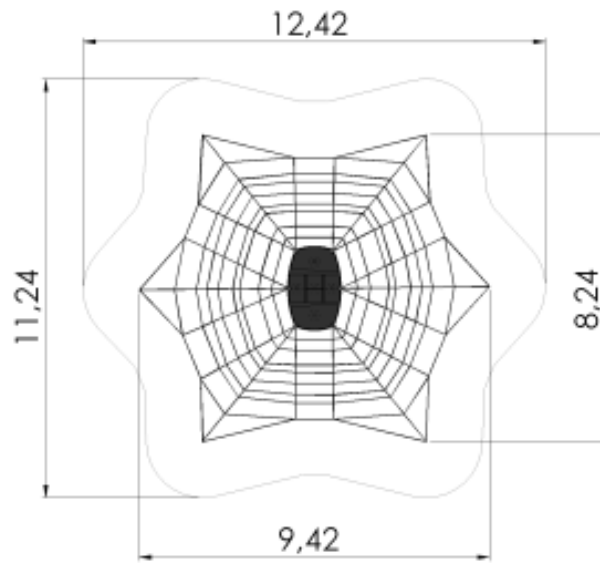

Product code: OCT108

Climbing tower high OCTO 8

4 y

1 m

8.24 m

9.42 m

6.07 m

Total area: 106,14m²

Technical information

Safety area width	11.24 m
Safety area length	12.42 m
Width of structure	8.24 m
Length of structure	9.42 m
Height of structure	6.07 m
Max. fall height	1 m
Recommended age of children	4+
For simultaneous use by several children	1-30