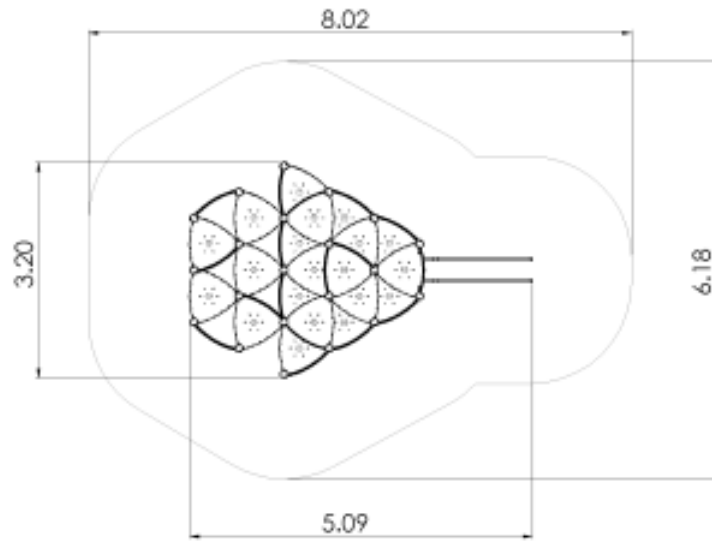

# Labyrinth OCTO

4 y

1.38 m

3.2 m

5.09 m

2.86 m

safety area: 35.2m<sup>2</sup>

## Technical information

Safety area width	6.18 m
Safety area length	8.02 m
Width of structure	3.2 m
Length of structure	5.09 m
Height of structure	2.86 m
Max. fall height	1.38 m
Recommended age of children	4+
For simultaneous use by several children	1-20