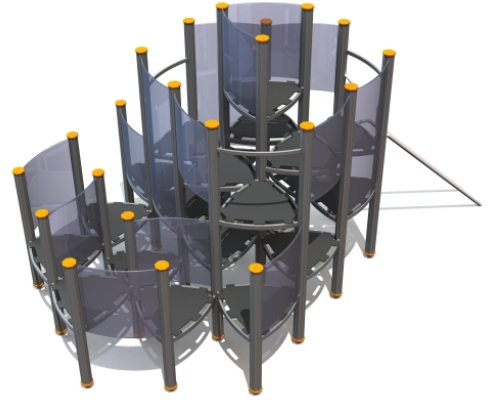

Product code: OCT300

# Labyrinth OCTO

4 y

1.38 m

3.2 m

5.09 m

2.86 m

safety area: 35.2m<sup>2</sup>

## Technical information

Safety area width	6.18 m
Safety area length	8.02 m
Width of structure	3.2 m
Length of structure	5.09 m
Height of structure	2.86 m
Max. fall height	1.38 m
Recommended age of children	4+
For simultaneous use by several children	1-20

The series was named after modern octagonal powder coated aluminium posts. The series is like a large city where everyone feels able to win through! The product range of the series of particular design meant for the young is expanding continually. The OCTO series acrylic glass panels accentuate the impression of high-rise glass buildings. In reality, the durable glasspanels are of the type known from hockey squares. The attractions survive even the biggest challenges. The OCTO series offers developing activities and physical effort for older children who ardently wish to try their hand. The selection includes big and grand megacomplexes, different climbing facilities, spinners, shakers, swing constructions etc. A new meeting place was born!