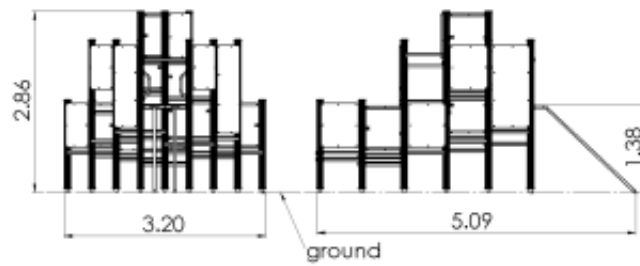

# Labyrinth OCTO

4 y

1.38 m

3.2 m

5.09 m

2.86 m

safety area: 35.2m<sup>2</sup>

## Technical information

Safety area width	6.18 m
Safety area length	8.02 m
Width of structure	3.2 m
Length of structure	5.09 m
Height of structure	2.86 m
Max. fall height	1.38 m
Recommended age of children	4+
For simultaneous use by several children	1-20