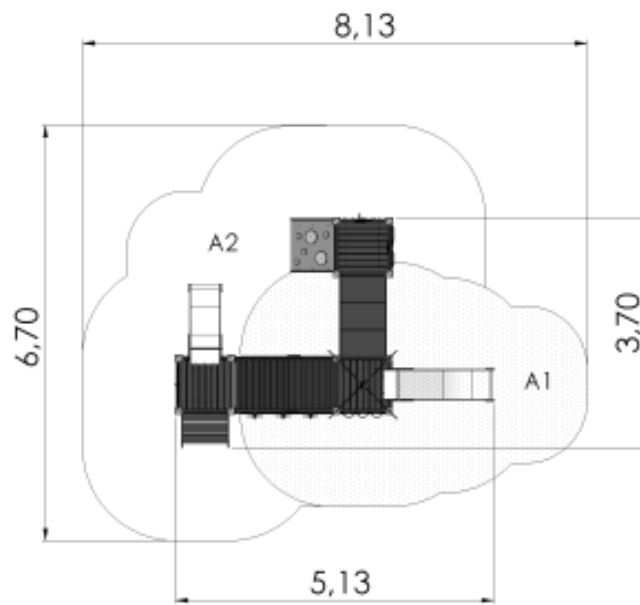

Product code: LM017-1 AUT PE

Play Centre AMADEUS

1 y

1 m

3.7 m

5.13 m

3.89 m

Critical fall height(CFH)
A1: CFH 1,0m - 14,42m²
A2: CFH 0,6m - 25,99m²
Rubber surface area - 14,42m²
Total area: 40,41m²

Technical information

Safety area width	6.7 m
Safety area length	8.13 m
Width of structure	3.7 m
Length of structure	5.13 m
Height of structure	3.89 m
Max. fall height	1 m
Recommended age of children	1+
For simultaneous use by several children	8-16

Product consists of

Platforms	2 pcs with a height 0.55 m Laminated wood
Platforms	1 pcs with a height 0.95 m Laminated wood
Roofs	1 pcs HDPE plastic
Slides	1 pcs with a height 0.55 m Stainless-steel, HDPE plastic sides
Slides	1 pcs with a height 0.95 m Stainless-steel, HDPE plastic sides
Bridges	2 pcs
Slopes	1 pcs Plywood
Stairs with handrails	2 pcs Laminated wood
Activity panels	6 pcs HDPE plastic
Posts	12 pcs Laminated wood
Panels/Plates	8 pcs HDPE plastic
Tubes	3 pcs Galvanized and powder coated steel

Installation info

Installers	2
Installation time	16 h
Volume of concrete	31 bags (25kg)
Package dimensions	2,4x1,0x1,8m