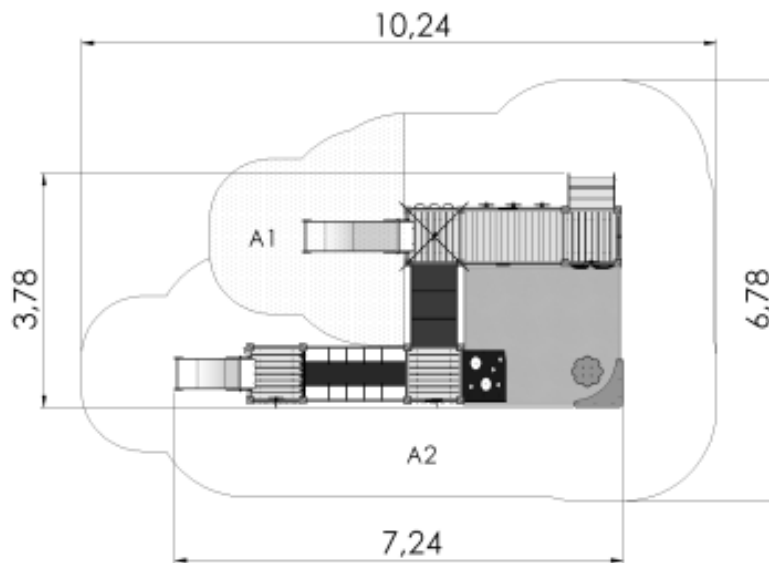

Product code: LM017 SUM PE

Play Centre AMANDUS

1 y

0.95 m

3.78 m

7.24 m

3.94 m

Critical fall height (CFH)
A1: CFH 1,0m - 8,85m²
A2: CFH 0,6m - 45,69m²
Rubber surface area - 8,85m²
Total area: 54,54m²

Technical information

Safety area width	6.78 m
Safety area length	10.24 m
Width of structure	3.78 m
Length of structure	7.24 m
Height of structure	3.94 m
Max. fall height	0.95 m
Recommended age of children	1+
For simultaneous use by several children	6-12

Product consists of

Platforms	3 pcs with a height 0.55 m Laminated wood
Platforms	1 pcs with a height 0.95 m Laminated wood
Roofs	1 pcs HDPE plastic
Slides	1 pcs with a height 0.55 m Stainless-steel, HDPE plastic sides
Slides	1 pcs with a height 0.95 m Stainless-steel, HDPE plastic sides
Bridges	3 pcs
Slopes	1 pcs Plywood
Stairs with handrails	1 pcs Laminated wood
Activity panels	10 pcs HDPE plastic
Posts	16 pcs Laminated wood
Panels/Plates	8 pcs HDPE plastic
Tubes	7 pcs Galvanized and powder coated steel

Installation info

Installers	2
Installation time	16 h
Volume of concrete	31 bags (25kg)
Package dimensions	2,6x1,0x2,0m

The product's painted profile posts made of laminated timber are concreted into the ground using hot-galvanized metal tubular fittings.