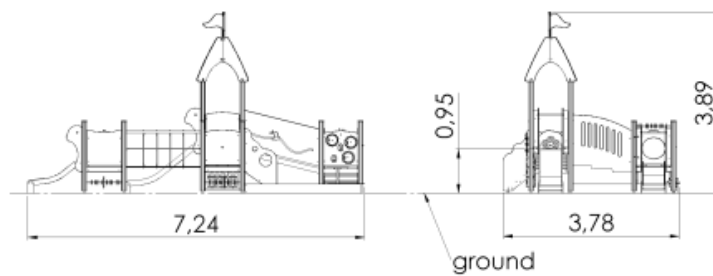

Product code: LM017 SUM PE

Play Centre AMANDUS

1 y

0.95 m

3.78 m

7.24 m

3.94 m

Critical fall height (CFH)
A1: CFH 1,0m - 8,85m²
A2: CFH 0,6m - 45,69m²
Rubber surface area - 8,85m²
Total area: 54,54m²

Technical information

Safety area width	6.78 m
Safety area length	10.24 m
Width of structure	3.78 m
Length of structure	7.24 m
Height of structure	3.94 m
Max. fall height	0.95 m
Recommended age of children	1+
For simultaneous use by several children	6-12

Product consists of

Platforms	3 pcs with a height 0.55 m Laminated wood
Platforms	1 pcs with a height 0.95 m Laminated wood
Roofs	1 pcs HDPE plastic
Slides	1 pcs with a height 0.55 m Stainless-steel, HDPE plastic sides
Slides	1 pcs with a height 0.95 m Stainless-steel, HDPE plastic sides
Bridges	3 pcs
Slopes	1 pcs Plywood
Stairs with handrails	1 pcs Laminated wood
Activity panels	10 pcs HDPE plastic
Posts	16 pcs Laminated wood
Panels/Plates	8 pcs HDPE plastic
Tubes	7 pcs Galvanized and powder coated steel

Installation info

Installers	2
Installation time	16 h
Volume of concrete	31 bags (25kg)
Package dimensions	2,6x1,0x2,0m

The product's painted profile posts made of laminated timber are concreted into the ground using hot-galvanized metal tubular fittings.