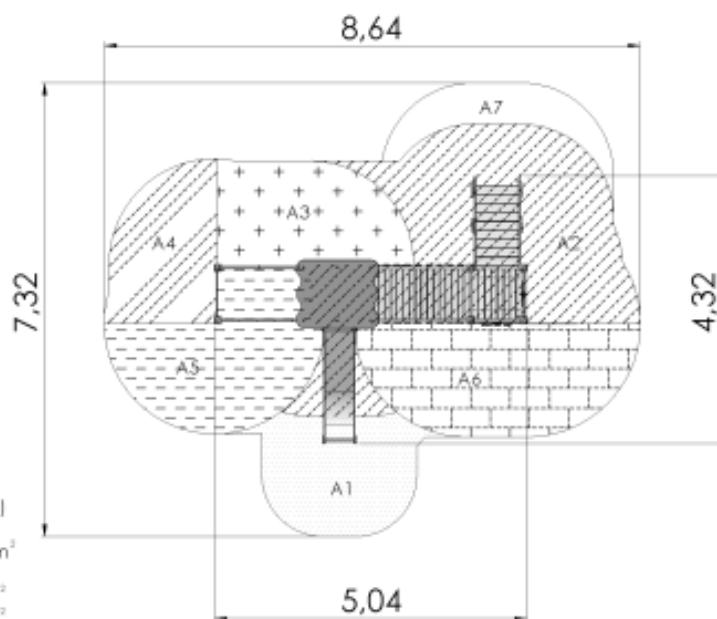

Product code: LM221 AUT PE

Play Centre ANNELY

1y

2 m

4.32 m

5.04 m

3.66 m

Critical fall height(CFH)
A1: CFH 1,0m - 4,53m²
A2: CFH 1,55m - 13,75m²
A3: CFH 1,67m - 4,8m²
A4: CFH 1,79m - 4,04m²
A5: CFH 1,92m - 6,28m²
A6: CFH 2m - 7,01m²
A7: CFH 0,6m - 2,41m²
Rubber surface area - 40,41m²
Total area: 42,82m²

Technical information

Safety area width	7.32 m
Safety area length	8.64 m
Width of structure	4.32 m
Length of structure	5.04 m
Height of structure	3.66 m
Max. fall height	2 m
Recommended age of children	1+
For simultaneous use by several children	6-18

Product consists of

Platforms	1 pcs with a height 1.2 m Laminated wood
Platforms	1 pcs with a height 1.55 m Laminated wood
Roofs	1 pcs HDPE plastic
Slides	1 pcs with a height 1.2 m Stainless-steel, HDPE plastic sides
Climbing walls	2 pcs HDPE plastic
Climbing nets	1 pcs 16 mm six-strand PES cover braided steel ropes
Bridges	1 pcs
Stairs with handrails	1 pcs Laminated wood
Play corners	1 pcs Plastic and wood
Activity panels	1 pcs HDPE plastic
Posts	10 pcs Laminated wood
Panels/Plates	6 pcs HDPE plastic
Tubes	3 pcs Galvanized and powder coated steel

Installation info

Installers	2
Installation time	11 h
Volume of concrete	18 bags (25kg)
Package dimensions	3,6x1,1x1,6m
Package weight	465 kg

A play centre with two platforms and various climbing elements. Stairs with handrails lead up to the platform, which is connected to the others with a secure sloping bridge. Two climbing walls with varying difficulties and a rope climbing net help to practice dexterity skills. The platform with a slanted roof offers a slide for dashing down. A captain's helm, an activity panel and a fun play corner with a bench, which can be fitted with kitchen or car dashboard elements add an extra layer of fun. The side panels of the play centre can be switched for various activity walls or thematic printed panels (animals, birds, fish, trees, berries, etc.). The design of the panels will be finalised with the client during ordering.