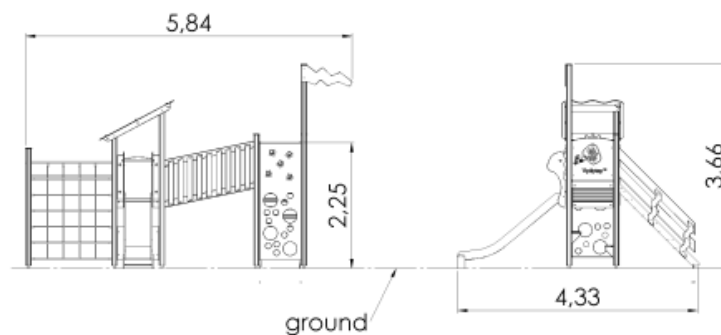

Product code: LM221 AUT PE

Play Centre ANNELY

1y

2 m

4.32 m

5.04 m

3.66 m

Critical fall height(CFH)
A1: CFH 1,0m - 4,53m²
A2: CFH 1,55m - 13,75m²
A3: CFH 1,67m - 4,8m²
A4: CFH 1,79m - 4,04m²
A5: CFH 1,92m - 6,28m²
A6: CFH 2m - 7,01m²
A7: CFH 0,6m - 2,41m²
Rubber surface area - 40,41m²
Total area: 42,82m²

Technical information

Safety area width	7.32 m
Safety area length	8.64 m
Width of structure	4.32 m
Length of structure	5.04 m
Height of structure	3.66 m
Max. fall height	2 m
Recommended age of children	1+
For simultaneous use by several children	6-18

Product consists of

Platforms	1 pcs with a height 1.2 m Laminated wood
Platforms	1 pcs with a height 1.55 m Laminated wood
Roofs	1 pcs HDPE plastic
Slides	1 pcs with a height 1.2 m Stainless-steel, HDPE plastic sides
Climbing walls	2 pcs HDPE plastic
Climbing nets	1 pcs 16 mm six-strand PES cover braided steel ropes
Bridges	1 pcs
Stairs with handrails	1 pcs Laminated wood
Play corners	1 pcs Plastic and wood
Activity panels	1 pcs HDPE plastic
Posts	10 pcs Laminated wood
Panels/Plates	6 pcs HDPE plastic
Tubes	3 pcs Galvanized and powder coated steel

Installation info

Installers	2
Installation time	11 h
Volume of concrete	18 bags (25kg)
Package dimensions	3,6x1,1x1,6m
Package weight	465 kg

A play centre with two platforms and various climbing elements. Stairs with handrails lead up to the platform, which is connected to the others with a secure sloping bridge. Two climbing walls with varying difficulties and a rope climbing net help to practice dexterity skills. The platform with a slanted roof offers a slide for dashing down. A captain's helm, an activity panel and a fun play corner with a bench, which can be fitted with kitchen or car dashboard elements add an extra layer of fun. The side panels of the play centre can be switched for various activity walls or thematic printed panels (animals, birds, fish, trees, berries, etc.). The design of the panels will be finalised with the client during ordering.