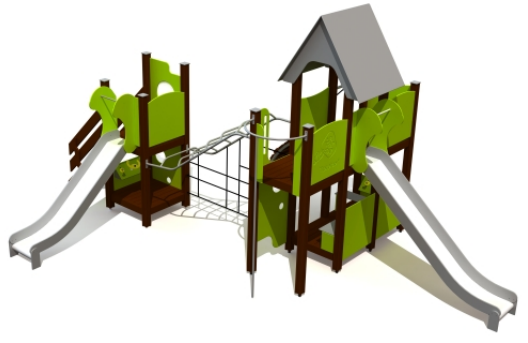

# Play Centre ARWEN

1 y

2.06 m

4.61 m

7.33 m

3.57 m

## Technical information

Safety area width	8.14 m
Safety area length	10.83 m
Width of structure	4.61 m
Length of structure	7.33 m
Height of structure	3.57 m
Max. fall height	2.06 m
Recommended age of children	1+
For simultaneous use by several children	8-12

## Product consists of

Platforms	3 pcs with a height 1.55 m Plastic covered laminated wood
Platforms	1 pcs with a height 1.2 m Plastic covered laminated wood
Roofs	1 pcs HDPE plastic
Slides	1 pcs with a height 1.55 m Stainless-steel, HDPE plastic sides
Slides	1 pcs with a height 1.2 m Stainless-steel, HDPE plastic sides
Climbing walls	2 pcs HDPE plastic
Climbing nets	1 pcs 16 mm six-strand PES cover braided steel ropes
Ladders	1 pcs Galvanized and powder-coated steel
Slopes	1 pcs Plywood
Stairs with handrails	1 pcs Plastic covered laminated wood
Fireman poles	1 pcs Galvanized and powder-coated steel
Play corners	3 pcs Plastic and wood