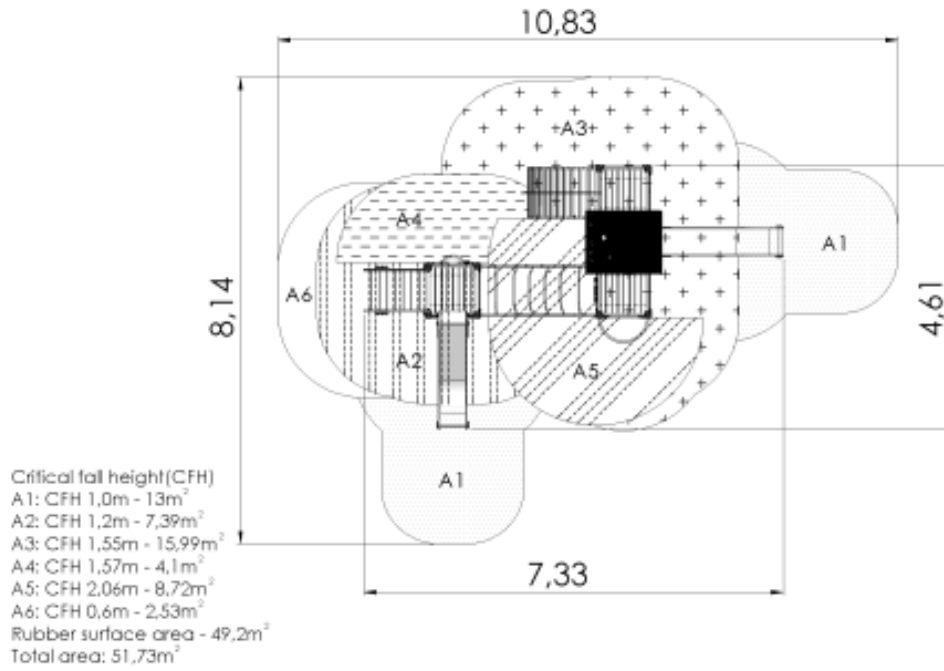

# Play Centre ARWEN

1 y

2.06 m

4.61 m

7.33 m

3.57 m

## Technical information

Safety area width	8.14 m
Safety area length	10.83 m
Width of structure	4.61 m
Length of structure	7.33 m
Height of structure	3.57 m
Max. fall height	2.06 m
Recommended age of children	1+
For simultaneous use by several children	8-12

## Product consists of

Platforms	3 pcs with a height 1.55 m Plastic covered laminated wood
Platforms	1 pcs with a height 1.2 m Plastic covered laminated wood
Roofs	1 pcs HDPE plastic
Slides	1 pcs with a height 1.55 m Stainless-steel, HDPE plastic sides
Slides	1 pcs with a height 1.2 m Stainless-steel, HDPE plastic sides
Climbing walls	2 pcs HDPE plastic
Climbing nets	1 pcs 16 mm six-strand PES cover braided steel ropes
Ladders	1 pcs Galvanized and powder-coated steel
Slopes	1 pcs Plywood
Stairs with handrails	1 pcs Plastic covered laminated wood
Fireman poles	1 pcs Galvanized and powder-coated steel
Play corners	3 pcs Plastic and wood

## Installation info

Installers	2
Installation time	18 h
Volume of concrete	26 bags (25kg)
Package dimensions	2,9x1,0x1,7m
Package weight	700 kg

The product needs a safety surface