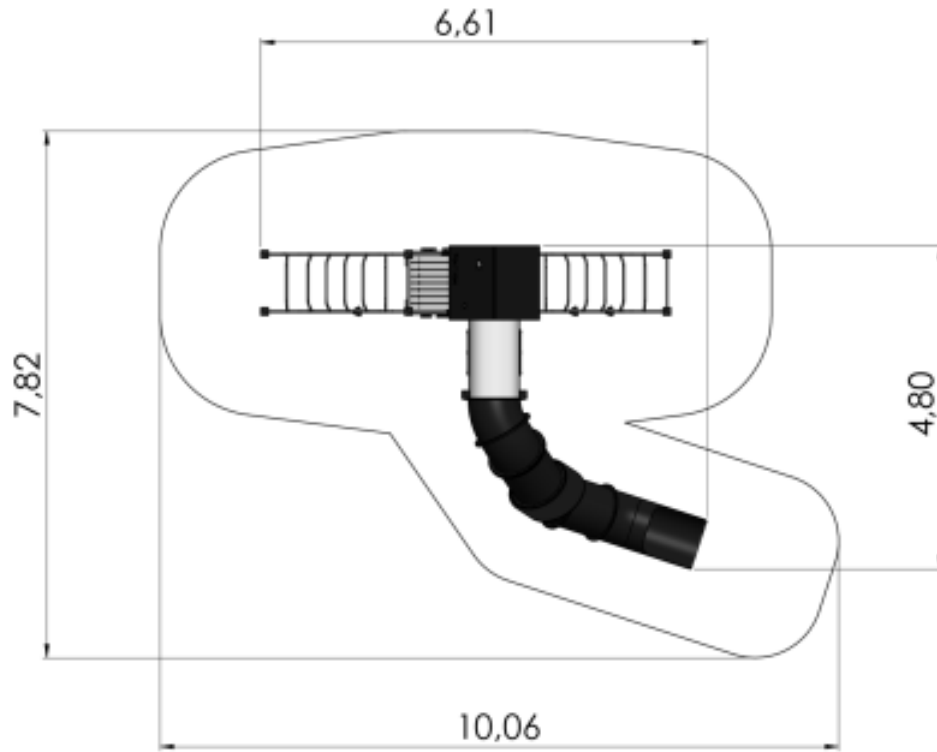

# Play Centre BARON

4 y

2.39 m

4.8 m

6.61 m

4.1 m

## Technical information

Safety area width	7.82 m
Safety area length	10.06 m
Width of structure	4.8 m
Length of structure	6.61 m
Height of structure	4.1 m
Max. fall height	2.39 m
Recommended age of children	4+
For simultaneous use by several children	6-12

## Product consists of

Platforms	1 pcs with a height 0.95 m Plastic covered laminated wood
Platforms	1 pcs with a height 2.05 m Plastic covered laminated wood
Roofs	1 pcs HDPE plastic
Tunnel slides	1 pcs with a height 2.05 m Plastic
Climbing walls	4 pcs HDPE plastic
Climbing nets	3 pcs 16 mm six-strand PES cover braided steel ropes
Tunnels	1 pcs Plastic
Posts	12 pcs Laminated wood
Grips for hands and/ or feet	9 pcs HDPE plastic
Tubes	4 pcs Galvanized and powder coated steel

## Installation info

Package dimensions	3,2x1,0x2,2m / 4,5x1,3x1,5m
--------------------	--------------------------------

The product's painted profile posts made of laminated timber are concreted into the ground using hot-galvanized metal tubular fittings.