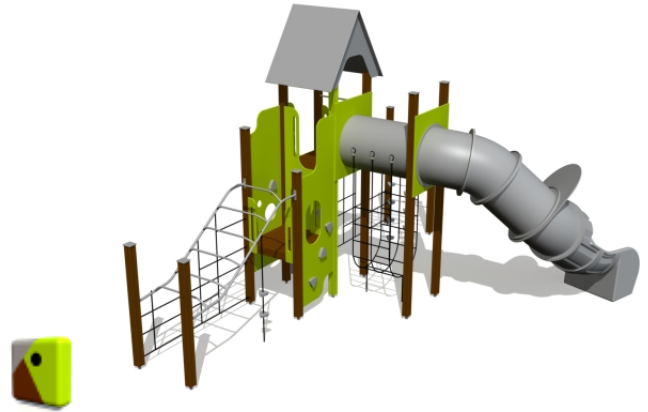

# Play Centre BARON

4 y

2.39 m

4.8 m

6.61 m

4.1 m

## Technical information

Safety area width	7.82 m
Safety area length	10.06 m
Width of structure	4.8 m
Length of structure	6.61 m
Height of structure	4.1 m
Max. fall height	2.39 m
Recommended age of children	4+
For simultaneous use by several children	6-12

## Product consists of

Platforms	1 pcs with a height 0.95 m Plastic covered laminated wood
Platforms	1 pcs with a height 2.05 m Plastic covered laminated wood
Roofs	1 pcs HDPE plastic
Tunnel slides	1 pcs with a height 2.05 m Plastic
Climbing walls	4 pcs HDPE plastic
Climbing nets	3 pcs 16 mm six-strand PES cover braided steel ropes
Tunnels	1 pcs Plastic
Posts	12 pcs Laminated wood
Grips for hands and/ or feet	9 pcs HDPE plastic
Tubes	4 pcs Galvanized and powder coated steel

## Installation info

Package dimensions	3,2x1,0x2,2m / 4,5x1,3x1,5m
--------------------	--------------------------------

The product's painted profile posts made of laminated timber are concreted into the ground using hot-galvanized metal tubular fittings.