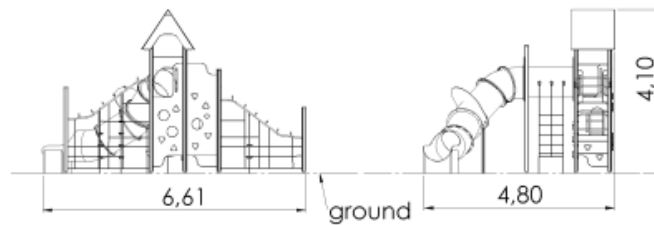

# Play Centre BARON

4 y

2.39 m

4.8 m

6.61 m

4.1 m

## Technical information

Safety area width	7.82 m
Safety area length	10.06 m
Width of structure	4.8 m
Length of structure	6.61 m
Height of structure	4.1 m
Max. fall height	2.39 m
Recommended age of children	4+
For simultaneous use by several children	6-12

## Installation info

Package dimensions	3,2x1,0x2,2m / 4,5x1,3x1,5m
--------------------	--------------------------------

The product's painted profile posts made of laminated timber are concreted into the ground using hot-galvanized metal tubular fittings.