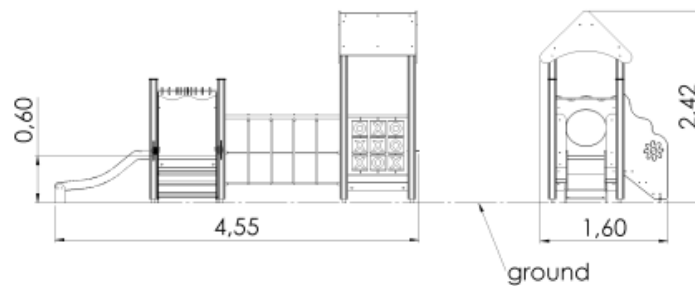

# Play centre BOBBY

1 y

0.6 m

1.6 m

4.55 m

2.42 m

Total area: 27.23m<sup>2</sup>

## Technical information

Safety area width	4.5 m
Safety area length	7.5 m
Width of structure	1.6 m
Length of structure	4.55 m
Height of structure	2.42 m
Max. fall height	0.6 m
Recommended age of children	1+
For simultaneous use by several children	1+

## Product consists of

Platforms	1 pcs with a height 0.25 m Plastic covered laminated wood
Platforms	1 pcs with a height 0.55 m Plastic covered laminated wood
Roofs	1 pcs HDPE plastic
Slides	1 pcs with a height 0.55 m Stainless-steel, HDPE plastic sides
Climbing nets	1 pcs 16 mm six-strand PES cover braided steel ropes
Stairs with handrails	1 pcs Plastic covered laminated wood
Activity panels	3 pcs HDPE plastic
Posts	8 pcs Powder coated aluminium
Panels/Plates	3 pcs HDPE plastic
Tubes	3 pcs Galvanized and powder coated steel

## Installation info

Installers	2
Installation time	6 h
Volume of concrete	12 bags (25kg)
Package dimensions	1,6x1,0x1,0m

A toddler play centre with two platforms and a slide. Small stairs lead up to the platform with the slide. The centre is equipped with a low climbing net and a Tic-Tac-Toe game, a shop counter, an abacus and various activity panels add an extra level of fun. The side panels of the play centre can be switched for various activity walls or thematic printed panels (animals, birds, fish, trees, berries, etc.). The design of the panels will be finalised with the client during ordering.