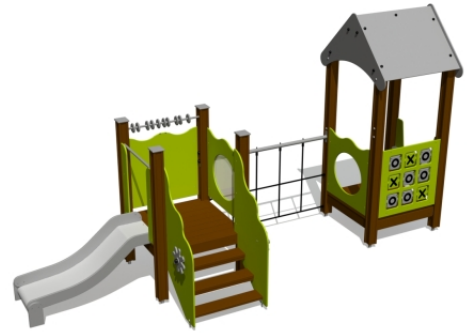

# Play centre BOBBY

1 y

0.6 m

1.6 m

4.55 m

2.42 m

Total area: 27.23m<sup>2</sup>

## Technical information

Safety area width	4.5 m
Safety area length	7.5 m
Width of structure	1.6 m
Length of structure	4.55 m
Height of structure	2.42 m
Max. fall height	0.6 m
Recommended age of children	1+
For simultaneous use by several children	1+

## Product consists of

Platforms	1 pcs with a height 0.25 m Plastic covered laminated wood
Platforms	1 pcs with a height 0.55 m Plastic covered laminated wood
Roofs	1 pcs HDPE plastic
Slides	1 pcs with a height 0.55 m Stainless-steel, HDPE plastic sides
Climbing nets	1 pcs 16 mm six-strand PES cover braided steel ropes
Stairs with handrails	1 pcs Plastic covered laminated wood
Activity panels	3 pcs HDPE plastic
Posts	8 pcs Powder coated aluminium
Panels/Plates	3 pcs HDPE plastic
Tubes	3 pcs Galvanized and powder coated steel

## Installation info

Installers	2
Installation time	6 h
Volume of concrete	12 bags (25kg)
Package dimensions	1,6x1,0x1,0m

A toddler play centre with two platforms and a slide. Small stairs lead up to the platform with the slide. The centre is equipped with a low climbing net and a Tic-Tac-Toe game, a shop counter, an abacus and various activity panels add an extra level of fun. The side panels of the play centre can be switched for various activity walls or thematic printed panels (animals, birds, fish, trees, berries, etc.). The design of the panels will be finalised with the client during ordering.