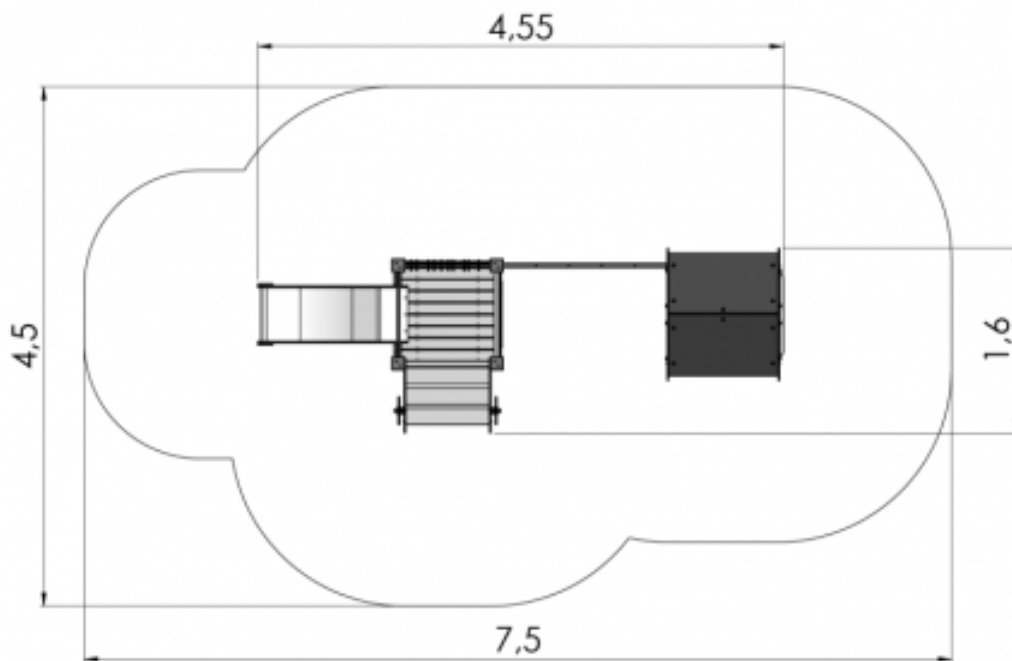

# Play centre BOBBY

1 y

0.6 m

1.6 m

4.55 m

2.42 m

Total area: 27.23m<sup>2</sup>

## Technical information

Safety area width	4.5 m
Safety area length	7.5 m
Width of structure	1.6 m
Length of structure	4.55 m
Height of structure	2.42 m
Max. fall height	0.6 m
Recommended age of children	1+
For simultaneous use by several children	1+

## Product consists of

Platforms	1 pcs with a height 0.25 m Plastic covered laminated wood
Platforms	1 pcs with a height 0.55 m Plastic covered laminated wood
Roofs	1 pcs HDPE plastic
Slides	1 pcs with a height 0.55 m Stainless-steel, HDPE plastic sides
Climbing nets	1 pcs 16 mm six-strand PES cover braided steel ropes
Stairs with handrails	1 pcs Plastic covered laminated wood
Activity panels	3 pcs HDPE plastic
Posts	8 pcs Powder coated aluminium
Panels/Plates	3 pcs HDPE plastic
Tubes	3 pcs Galvanized and powder coated steel

## Installation info

Installers	2
Installation time	6 h
Volume of concrete	12 bags (25kg)
Package dimensions	1,6x1,0x1,0m

A toddler play centre with two platforms and a slide. Small stairs lead up to the platform with the slide. The centre is equipped with a low climbing net and a Tic-Tac-Toe game, a shop counter, an abacus and various activity panels add an extra level of fun. The side panels of the play centre can be switched for various activity walls or thematic printed panels (animals, birds, fish, trees, berries, etc.). The design of the panels will be finalised with the client during ordering.