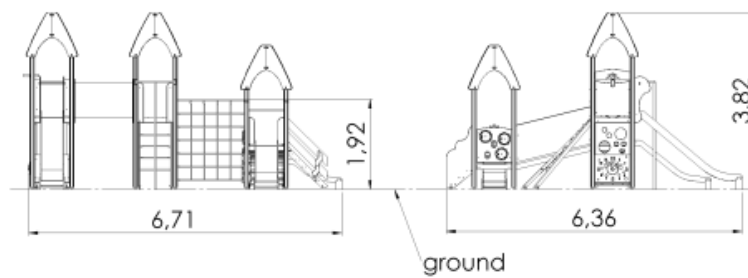

# Play Centre DURREL

1 y

1.92 m

6.36 m

6.71 m

3.82 m

## Technical information

Safety area width	9.86 m
Safety area length	10.2 m
Width of structure	6.36 m
Length of structure	6.71 m
Height of structure	3.82 m
Max. fall height	1.92 m
Recommended age of children	1+
For simultaneous use by several children	10-15

## Installation info

Installers	2
Installation time	16 h
Volume of concrete	32 bags (25kg)
Package dimensions	2,9x1,0x2,3m

This play centre with its four platforms, three slides and several additional elements is well suited for diverse activities. The lower platforms are suitable for toddlers, come with stairs with handrails and are connected by securely lined paths. Platform sides are decorated with a Tic-Tac-Toe game, rotating elements and an alphabet learning panel. Both of these platforms come with a slide. The higher platform can be reached via a rock climbing wall or a net slope. The two higher platforms are connected by a crawl tunnel. A fireman's pole and a slide offer a way down from the higher platforms. Two different climbing walls offer to test kids' dexterity and strength. A fun play corner with a bench, which can be fitted with either kitchen or car dashboard elements, offers an extra level of joy. The side panels of the play centre can be switched for various activity walls or thematic printed panels (animals, birds, fish, trees, berries, etc.). The design of the panels will be finalised with the client during ordering.