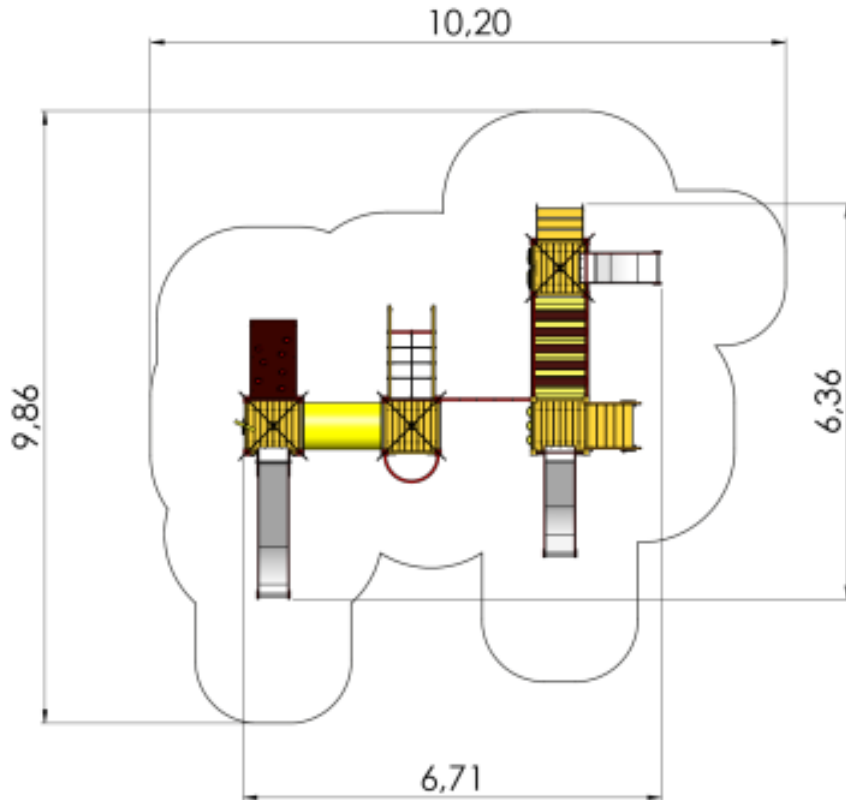

# Play Centre DURREL

1 y

1.92 m

6.36 m

6.71 m

3.82 m

## Technical information

Safety area width	9.86 m
Safety area length	10.2 m
Width of structure	6.36 m
Length of structure	6.71 m
Height of structure	3.82 m
Max. fall height	1.92 m
Recommended age of children	1+
For simultaneous use by several children	10-15

## Installation info

Installers	2
Installation time	16 h
Volume of concrete	32 bags (25kg)
Package dimensions	2,9x1,0x2,3m

This play centre with its four platforms, three slides and several additional elements is well suited for diverse activities. The lower platforms are suitable for toddlers, come with stairs with handrails and are connected by securely lined paths. Platform sides are decorated with a Tic-Tac-Toe game, rotating elements and an alphabet learning panel. Both of these platforms come with a slide. The higher platform can be reached via a rock climbing wall or a net slope. The two higher platforms are connected by a crawl tunnel. A fireman's pole and a slide offer a way down from the higher platforms. Two different climbing walls offer to test kids' dexterity and strength. A fun play corner with a bench, which can be fitted with either kitchen or car dashboard elements, offers an extra level of joy. The side panels of the play centre can be switched for various activity walls or thematic printed panels (animals, birds, fish, trees, berries, etc.). The design of the panels will be finalised with the client during ordering.