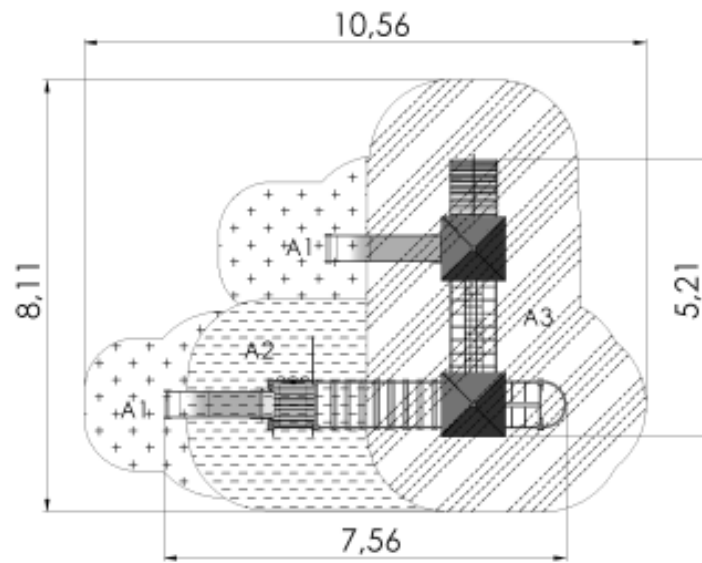

Product code: LM226-1 AUT PE

Play Centre EVELIN

3 y

1.55 m

5.21 m

7.56 m

3.96 m

Critical fall height (CFH)
A1: CFH 1,0m - 11,21m²
A2: CFH 1,2m - 12,83m²
A3: CFH 1,55m - 33,89m²
Rubber surface area - 57,93m²
Total area: 57,93m²

Technical information

Safety area width	8.11 m
Safety area length	10.56 m
Width of structure	5.21 m
Length of structure	7.56 m
Height of structure	3.96 m
Max. fall height	1.55 m
Recommended age of children	3+
For simultaneous use by several children	8-16

Product consists of

Platforms	2 pcs with a height 1.55 m Laminated wood
Platforms	1 pcs with a height 1.2 m Laminated wood
Roofs	2 pcs HDPE plastic
Slides	1 pcs with a height 1.55 m Stainless-steel, HDPE plastic sides
Slides	1 pcs with a height 1.2 m Stainless-steel, HDPE plastic sides
Climbing walls	1 pcs HDPE plastic
Ladders	1 pcs Galvanized and powder-coated steel
Bridges	3 pcs
Fireman poles	1 pcs Galvanized and powder-coated steel
Play corners	1 pcs Plastic and wood
Activity panels	3 pcs HDPE plastic
Posts	14 pcs Laminated wood
Panels/Plates	2 pcs HDPE plastic
Tubes	12 pcs Galvanized and powder coated steel

Installation info

Installers	2
Installation time	11 h
Volume of concrete	26 bags (25kg)
Package dimensions	3,3x1,0x1,7m

The product's painted profile posts made of laminated timber are concreted into the ground using hot-galvanized metal tubular fittings.