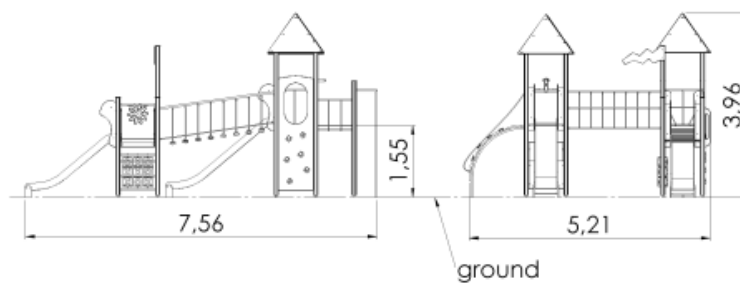

Product code: LM226-1 AUT PE

Play Centre EVELIN

3 y

1.55 m

5.21 m

7.56 m

3.96 m

Critical fall height (CFH)
A1: CFH 1,0m - 11,21m²
A2: CFH 1,2m - 12,83m²
A3: CFH 1,55m - 33,89m²
Rubber surface area - 57,93m²
Total area: 57,93m²

Technical information

Safety area width	8.11 m
Safety area length	10.56 m
Width of structure	5.21 m
Length of structure	7.56 m
Height of structure	3.96 m
Max. fall height	1.55 m
Recommended age of children	3+
For simultaneous use by several children	8-16

Product consists of

Platforms	2 pcs with a height 1.55 m Laminated wood
Platforms	1 pcs with a height 1.2 m Laminated wood
Roofs	2 pcs HDPE plastic
Slides	1 pcs with a height 1.55 m Stainless-steel, HDPE plastic sides
Slides	1 pcs with a height 1.2 m Stainless-steel, HDPE plastic sides
Climbing walls	1 pcs HDPE plastic
Ladders	1 pcs Galvanized and powder-coated steel
Bridges	3 pcs
Fireman poles	1 pcs Galvanized and powder-coated steel
Play corners	1 pcs Plastic and wood
Activity panels	3 pcs HDPE plastic
Posts	14 pcs Laminated wood
Panels/Plates	2 pcs HDPE plastic
Tubes	12 pcs Galvanized and powder coated steel

Installation info

Installers	2
Installation time	11 h
Volume of concrete	26 bags (25kg)
Package dimensions	3,3x1,0x1,7m

The product's painted profile posts made of laminated timber are concreted into the ground using hot-galvanized metal tubular fittings.