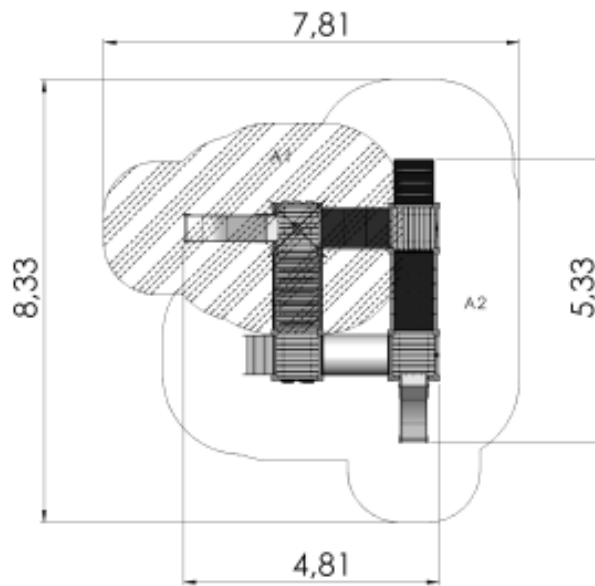

# Play Centre for toddlers AMANDA

1 y

0.95 m

4.81 m

5.33 m

3.89 m

Critical fall height(CFH)  
A1: CFH 0,95m - 17,83m<sup>2</sup>  
A2: CFH 0,6m - 29,69m<sup>2</sup>  
Total area: 47,52m<sup>2</sup>

## Technical information

Safety area width	7.81 m
Safety area length	8.33 m
Width of structure	4.81 m
Length of structure	5.33 m
Height of structure	3.89 m
Max. fall height	0.95 m
Recommended age of children	1+
For simultaneous use by several children	5-10

## Product consists of

Platforms	3 pcs with a height 0.6 m Laminated wood
Platforms	1 pcs with a height 0.95 m Laminated wood
Roofs	1 pcs HDPE plastic
Slides	1 pcs with a height 0.6 m Stainless-steel, HDPE plastic sides
Slides	1 pcs with a height 0.95 m Stainless-steel, HDPE plastic sides
Bridges	3 pcs
Tunnels	1 pcs Plastic
Slopes	1 pcs Plywood
Stairs with handrails	1 pcs Laminated wood
Activity panels	7 pcs HDPE plastic
Posts	16 pcs Laminated wood
Panels/Plates	7 pcs HDPE plastic
Tubes	5 pcs Galvanized and powder coated steel

## Installation info

Installers	2
Installation time	14 h
Volume of concrete	30 bags (25kg)
Package dimensions	2,4x1,1x2,4m

This toddler play centre with its four platforms unites elements that help develop gross motor skills and promote active play. Stairs with handrails and a ramp with rungs lead up to the platforms. A secure net bridge with handrails, two ramps with rungs and a crawl tunnel connect the platforms. Two chutes of different heights satisfy all sliding needs. An abacus, a rotating numbers panel, a Tic-Tac-Toe game, a clock with hands, moveable sailboats and a captain's helm help develop fine motor skills.