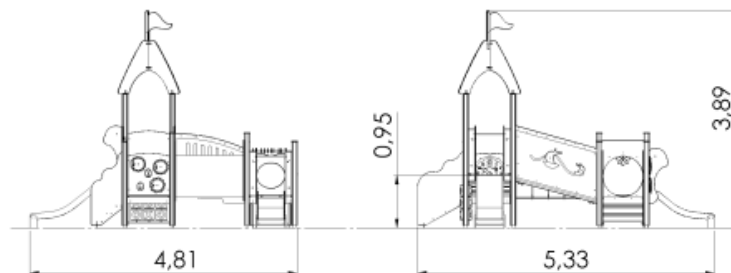

# Play Centre for toddlers AMANDA

1 y

0.95 m

4.81 m

5.33 m

3.89 m

Critical fall height(CFH)  
A1: CFH 0,95m - 17,83m<sup>2</sup>  
A2: CFH 0,6m - 29,69m<sup>2</sup>  
Total area: 47,52m<sup>2</sup>

## Technical information

Safety area width	7.81 m
Safety area length	8.33 m
Width of structure	4.81 m
Length of structure	5.33 m
Height of structure	3.89 m
Max. fall height	0.95 m
Recommended age of children	1+
For simultaneous use by several children	5-10

## Installation info

Installers	2
Installation time	14 h
Volume of concrete	30 bags (25kg)
Package dimensions	2,4x1,1x2,4m

This toddler play centre with its four platforms unites elements that help develop gross motor skills and promote active play. Stairs with handrails and a ramp with rungs lead up to the platforms. A secure net bridge with handrails, two ramps with rungs and a crawl tunnel connect the platforms. Two chutes of different heights satisfy all sliding needs. An abacus, a rotating numbers panel, a Tic-Tac-Toe game, a clock with hands, moveable sailboats and a captain's helm help develop fine motor skills.