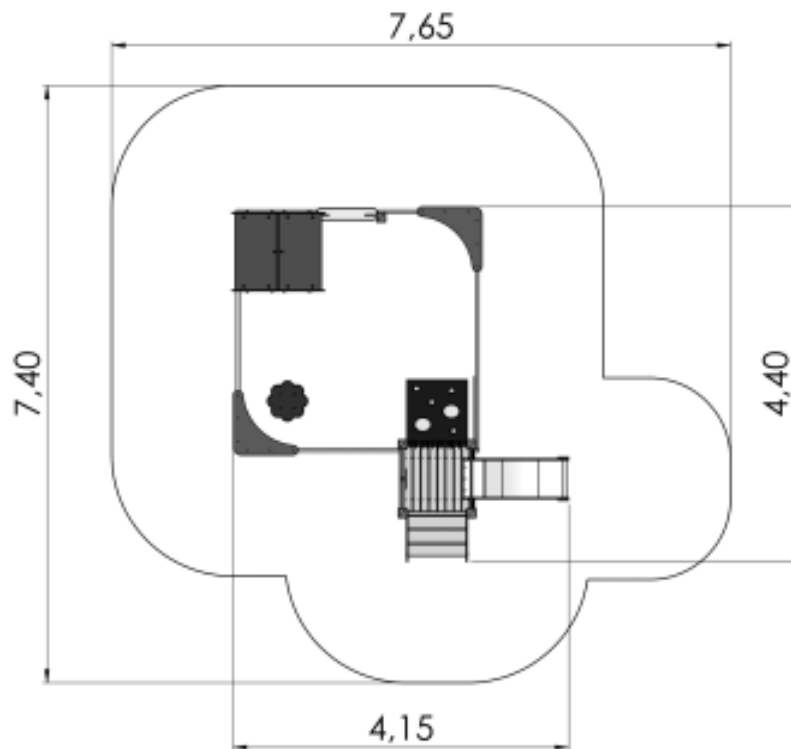

# Play Centre for toddlers PAULA

1 y

0.55 m

4.15 m

4.4 m

1.71 m

## Technical information

Safety area width	7.4 m
Safety area length	7.65 m
Width of structure	4.15 m
Length of structure	4.4 m
Height of structure	1.71 m
Max. fall height	0.55 m
Recommended age of children	1+
For simultaneous use by several children	5-10

## Product consists of

Platforms	1 pcs with a height 0.55 m Laminated wood
Platforms	1 pcs with a height 0.25 m Laminated wood
Roofs	1 pcs HDPE plastic
Slides	1 pcs with a height 0.55 m Stainless-steel, HDPE plastic sides
Slopes	1 pcs Plywood
Stairs with handrails	1 pcs Laminated wood
Play corners	1 pcs Plastic and wood
Activity panels	4 pcs HDPE plastic
Panels/Plates	5 pcs HDPE plastic
Tubes	4 pcs Galvanized and powder coated steel

## Installation info

Installers	2
Installation time	9 h
Volume of concrete	16 bags (25kg)
Package dimensions	3,0x1,0x1,0m

A toddler play centre with a playhouse and a sandbox, which combines several children's favourite activities in one complex. Its stairs with side panels lead to a platform lined with activity panels, which is equipped with a slide. The sandbox is equipped with a small play table and its corners offer extra platforms for all sorts of sand creations. A play house with a roof offers shade and is suitable for role playing. The centre is equipped with several moving play walls and a captain's helm to help develop fine motor skills.