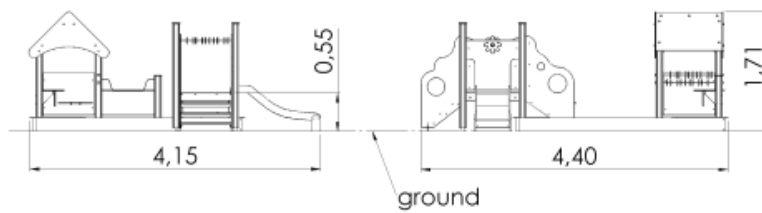

# Play Centre for toddlers PAULA

1 y

0.55 m

4.15 m

4.4 m

1.71 m

## Technical information

Safety area width	7.4 m
Safety area length	7.65 m
Width of structure	4.15 m
Length of structure	4.4 m
Height of structure	1.71 m
Max. fall height	0.55 m
Recommended age of children	1+
For simultaneous use by several children	5-10

## Product consists of

Platforms	1 pcs with a height 0.55 m Laminated wood
Platforms	1 pcs with a height 0.25 m Laminated wood
Roofs	1 pcs HDPE plastic
Slides	1 pcs with a height 0.55 m Stainless-steel, HDPE plastic sides
Slopes	1 pcs Plywood
Stairs with handrails	1 pcs Laminated wood
Play corners	1 pcs Plastic and wood
Activity panels	4 pcs HDPE plastic
Panels/Plates	5 pcs HDPE plastic
Tubes	4 pcs Galvanized and powder coated steel

## Installation info

Installers	2
Installation time	9 h
Volume of concrete	16 bags (25kg)
Package dimensions	3,0x1,0x1,0m

A toddler play centre with a playhouse and a sandbox, which combines several children's favourite activities in one complex. Its stairs with side panels lead to a platform lined with activity panels, which is equipped with a slide. The sandbox is equipped with a small play table and its corners offer extra platforms for all sorts of sand creations. A play house with a roof offers shade and is suitable for role playing. The centre is equipped with several moving play walls and a captain's helm to help develop fine motor skills.