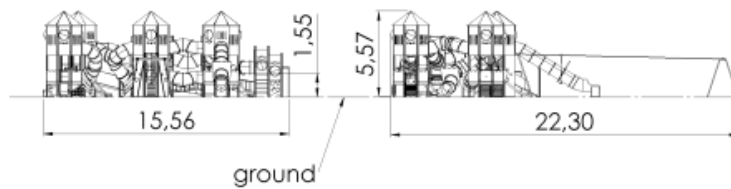

Product code: LM313 AUT PE

Play Centre IVAN IV

4 y

1.55 m

15.56 m

22.3 m

5.57 m

Technical information

Safety area width	19.31 m
Safety area length	25.77 m
Width of structure	15.56 m
Length of structure	22.3 m
Height of structure	5.57 m
Max. fall height	1.55 m
Recommended age of children	4+
For simultaneous use by several children	50-100