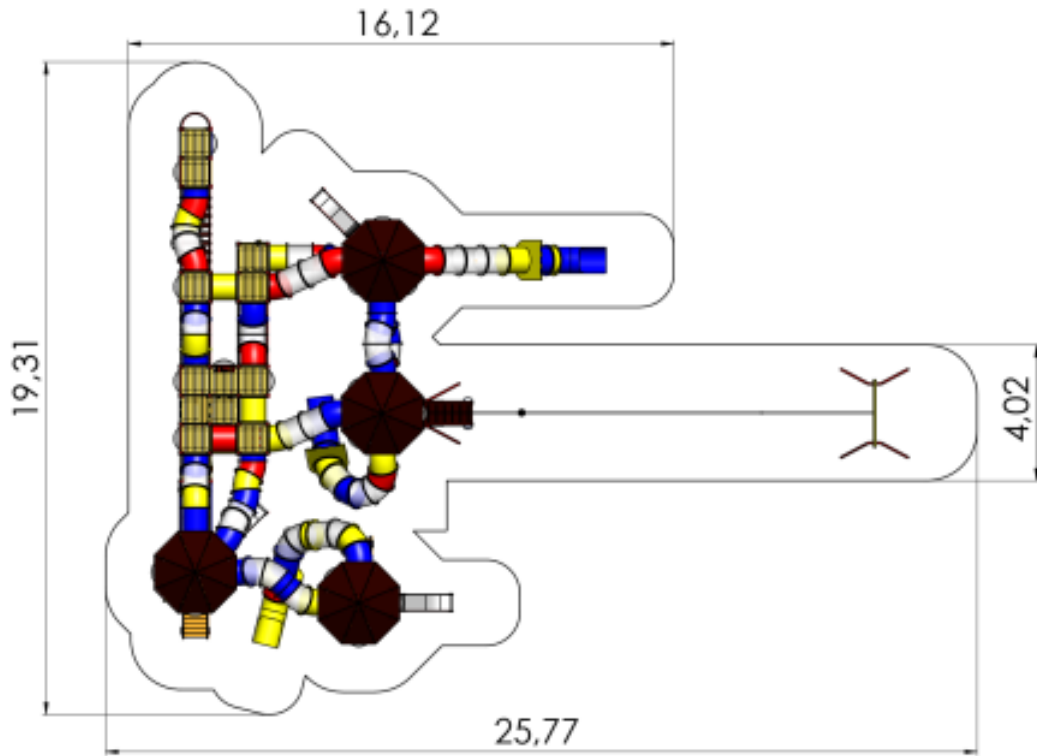

Product code: LM313 AUT PE

Play Centre IVAN IV

4 y

1.55 m

15.56 m

22.3 m

5.57 m

Technical information

Safety area width	19.31 m
Safety area length	25.77 m
Width of structure	15.56 m
Length of structure	22.3 m
Height of structure	5.57 m
Max. fall height	1.55 m
Recommended age of children	4+
For simultaneous use by several children	50-100

Product consists of

Platforms	4 pcs with a height 2.85 m Laminated wood
Roofs	4 pcs HDPE plastic
Slides	2 pcs with a height 0.95 m Stainless-steel, HDPE plastic sides
Tunnel slides	3 pcs with a height 2.85 m Plastic
Bridges	3 pcs
Tunnels	13 pcs Plastic
Slopes	1 pcs Plywood
Stairs with handrails	1 pcs Laminated wood
Fireman poles	1 pcs Galvanized and powder-coated steel
Posts	66 pcs Laminated wood
Beams	1 pcs

This two-tiered play centre with four big castle towers and activity elements is fully suited for developmental play and offers activities for children of various age groups. Stairs with handrails, ladders, climbing walls and platforms lead to the different levels. The lower tier is created for toddlers and contains many elements that help develop their physical and motor skills. Stairs with handrails lead to the lower platform. To move on a balance bridge with moving steps, a net bridge, a sloping bridge or rock climbing wall have to be crossed. The lower path is lined with moving and rotating activity walls, a clock, binoculars and several fine motor skills panels. A small and sturdy slide offers a way down. The playground for bigger children with its several platforms, tunnels and portholes is housed on the higher tier. Innumerable amount of climbing walls, tunnels, slides, balance and fine motor elements connect the play centre and form a massive playground, which offers an abundance of active play and joy. The play centre comes with an attached Tarzan[®] slide zipline and flying through the air makes every kids[®] eyes sparkle with joy.