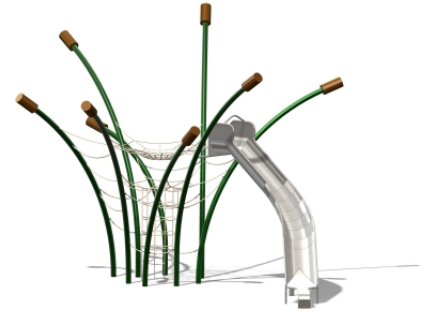

Product code: 170123 MF

# Play Centre Kopernikus II

4 y

3 m

5.76 m

8.46 m

5.07 m

## Technical information

Width of structure	5.76 m
Length of structure	8.46 m
Height of structure	5.07 m
Max. fall height	3 m
Recommended age of children	4+
For simultaneous use by several children	1+

Materials: Stainless steel