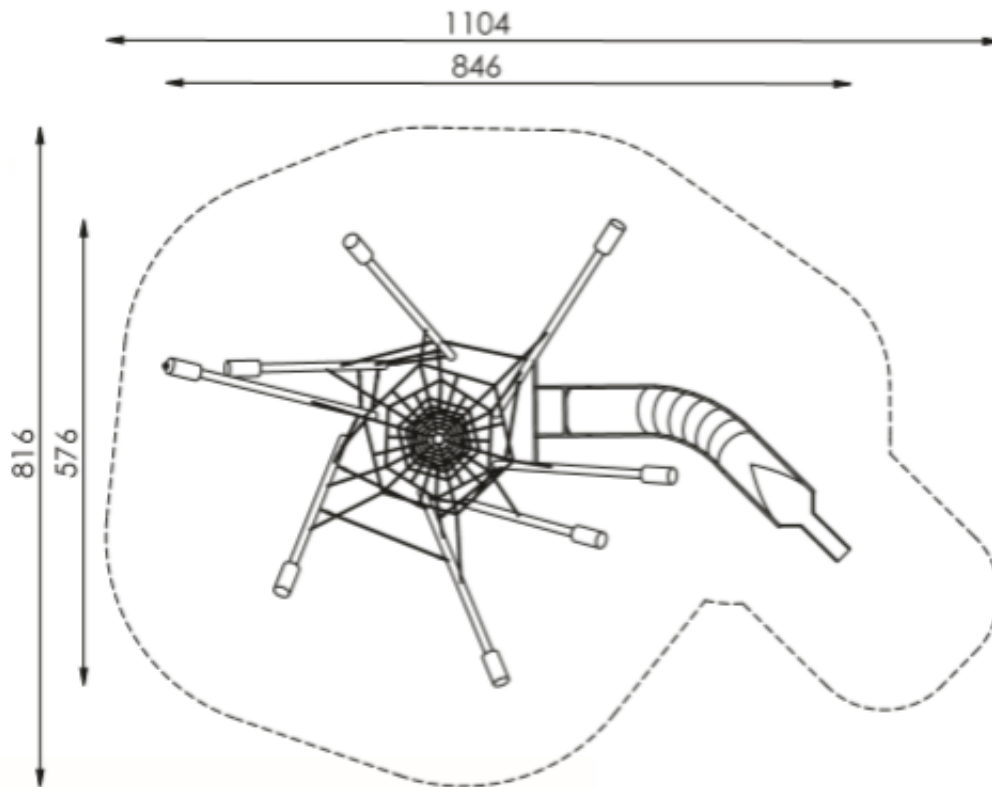

# Play Centre Kopernikus II

4 y

3 m

5.76 m

8.46 m

5.07 m

## Technical information

Width of structure	5.76 m
Length of structure	8.46 m
Height of structure	5.07 m
Max. fall height	3 m
Recommended age of children	4+
For simultaneous use by several children	1+

Materials: Stainless steel