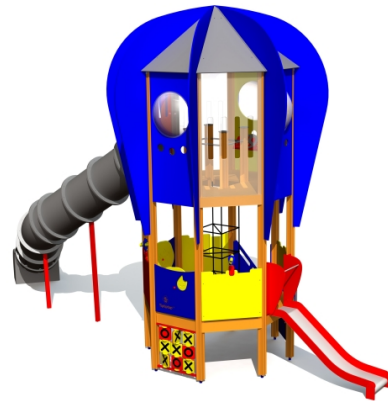

# Play Centre LOUIS

1 y

0.95 m

5.01 m

6.64 m

5.56 m

## Technical information

Safety area width	8.01 m
Safety area length	10.14 m
Width of structure	5.01 m
Length of structure	6.64 m
Height of structure	5.56 m
Max. fall height	0.95 m
Recommended age of children	1+
For simultaneous use by several children	8-16

## Product consists of

Platforms	1 pcs with a height 2.85 m Laminated wood
Platforms	1 pcs with a height 0.95 m Laminated wood
Roofs	1 pcs HDPE plastic
Slides	1 pcs with a height 0.95 m Stainless-steel, HDPE plastic sides
Tunnel slides	1 pcs with a height 2.85 m Plastic
Climbing nets	1 pcs 16 mm six-strand PES cover braided steel ropes
Slopes	1 pcs Plywood
Stairs with handrails	1 pcs Laminated wood
Play corners	3 pcs Plastic and wood