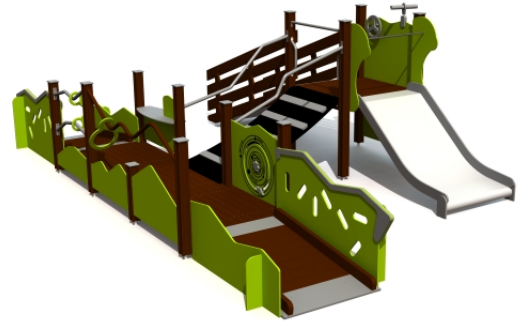

Product code: LM233 AUT PE

Play Centre MAGDALENA

1 y

0.95 m

3.99 m

6.73 m

1.9 m

Technical information

Safety area width	6.92 m
Safety area length	9.62 m
Width of structure	3.99 m
Length of structure	6.73 m
Height of structure	1.9 m
Max. fall height	0.95 m
Recommended age of children	1+
For simultaneous use by several children	6-12
Wheelchair Accessible	Yes

Product consists of

Platforms	1 pcs with a height 0.95 m Laminated wood
Platforms	3 pcs with a height 0.25 m Laminated wood
Slides	1 pcs with a height 0.95 m Stainless-steel, HDPE plastic sides
Bridges	1 pcs
Slopes	2 pcs Plywood
Stairs with handrails	1 pcs Laminated wood
Activity panels	4 pcs HDPE plastic
Posts	12 pcs Laminated wood
Panels/Plates	8 pcs HDPE plastic
Tubes	2 pcs Galvanized and powder coated steel

Installation info

Installers	2
Installation time	21 h
Volume of concrete	23 bags (25kg)
Package dimensions	2,6x1,3x1,6m

The product needs a safety surface

An inclusive play centre suitable for children with special needs. The play centre can be accessed via extra wide stairs or a ramp with guardrails, which let the user move around in a wheelchair or with the help of a caregiver. The steps are wider, so they can be stood on with both feet. The handrails and side panels are taller to offer extra support. The slide itself is wider, so the kids and caregivers can slide down it together. To create a visual contrast to help the visually impaired, the vertical surfaces of the stairs, the first step and one platform board have been dyed darker. The ramp leads to a long platform decked with activity panels. The play centre is equipped with many activity panels, that help develop fine motor skills: moving a ring from one end of the panel to the other, turning the captain's helm or a circular activity panel, viewing the surroundings from the binoculars.