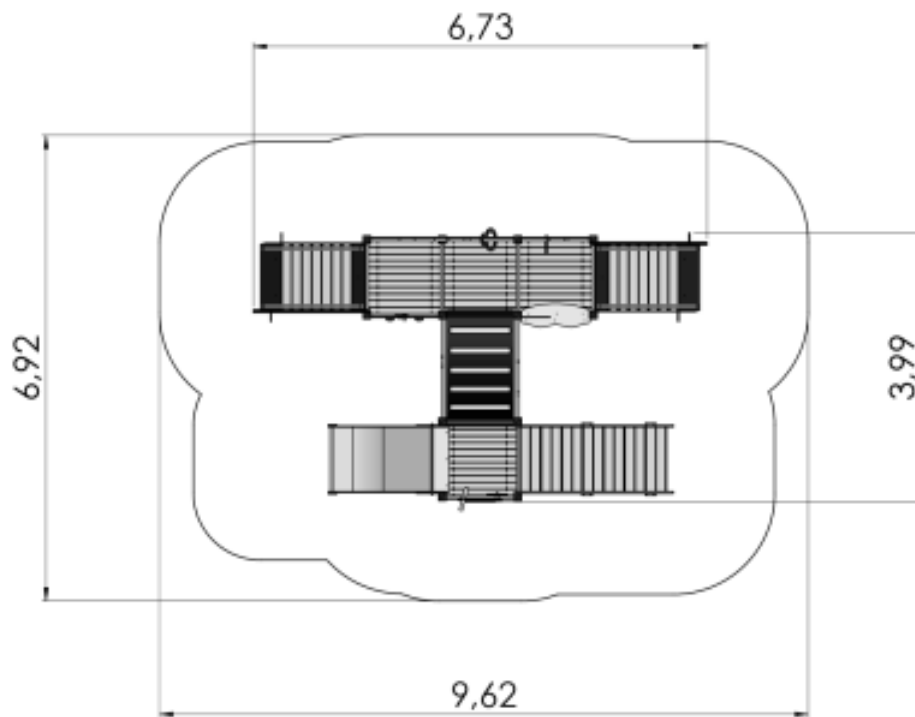

Product code: LM233 AUT PE

Play Centre MAGDALENA

1 y

0.95 m

3.99 m

6.73 m

1.9 m

Technical information

Safety area width	6.92 m
Safety area length	9.62 m
Width of structure	3.99 m
Length of structure	6.73 m
Height of structure	1.9 m
Max. fall height	0.95 m
Recommended age of children	1+
For simultaneous use by several children	6-12
Wheelchair Accessible	Yes

Product consists of

Platforms	1 pcs with a height 0.95 m Laminated wood
Platforms	3 pcs with a height 0.25 m Laminated wood
Slides	1 pcs with a height 0.95 m Stainless-steel, HDPE plastic sides
Bridges	1 pcs
Slopes	2 pcs Plywood
Stairs with handrails	1 pcs Laminated wood
Activity panels	4 pcs HDPE plastic
Posts	12 pcs Laminated wood
Panels/Plates	8 pcs HDPE plastic
Tubes	2 pcs Galvanized and powder coated steel

Installation info

Installers	2
Installation time	21 h
Volume of concrete	23 bags (25kg)
Package dimensions	2,6x1,3x1,6m

The product needs a safety surface

An inclusive play centre suitable for children with special needs. The play centre can be accessed via extra wide stairs or a ramp with guardrails, which let the user move around in a wheelchair or with the help of a caregiver. The steps are wider, so they can be stood on with both feet. The handrails and side panels are taller to offer extra support. The slide itself is wider, so the kids and caregivers can slide down it together. To create a visual contrast to help the visually impaired, the vertical surfaces of the stairs, the first step and one platform board have been dyed darker. The ramp leads to a long platform decked with activity panels. The play centre is equipped with many activity panels, that help develop fine motor skills: moving a ring from one end of the panel to the other, turning the captain's helm or a circular activity panel, viewing the surroundings from the binoculars.