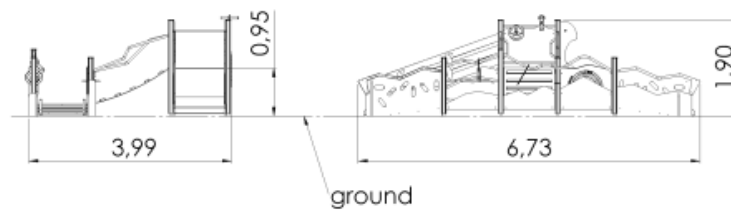

Product code: LM233 AUT PE

Play Centre MAGDALENA

1 y

0.95 m

3.99 m

6.73 m

1.9 m

Technical information

Safety area width	6.92 m
Safety area length	9.62 m
Width of structure	3.99 m
Length of structure	6.73 m
Height of structure	1.9 m
Max. fall height	0.95 m
Recommended age of children	1+
For simultaneous use by several children	6-12
Wheelchair Accessible	Yes

Product consists of

Platforms	1 pcs with a height 0.95 m Laminated wood
Platforms	3 pcs with a height 0.25 m Laminated wood
Slides	1 pcs with a height 0.95 m Stainless-steel, HDPE plastic sides
Bridges	1 pcs
Slopes	2 pcs Plywood
Stairs with handrails	1 pcs Laminated wood
Activity panels	4 pcs HDPE plastic
Posts	12 pcs Laminated wood
Panels/Plates	8 pcs HDPE plastic
Tubes	2 pcs Galvanized and powder coated steel

Installation info

Installers	2
Installation time	21 h
Volume of concrete	23 bags (25kg)
Package dimensions	2,6x1,3x1,6m

The product needs a safety surface

An inclusive play centre suitable for children with special needs. The play centre can be accessed via extra wide stairs or a ramp with guardrails, which let the user move around in a wheelchair or with the help of a caregiver. The steps are wider, so they can be stood on with both feet. The handrails and side panels are taller to offer extra support. The slide itself is wider, so the kids and caregivers can slide down it together. To create a visual contrast to help the visually impaired, the vertical surfaces of the stairs, the first step and one platform board have been dyed darker. The ramp leads to a long platform decked with activity panels. The play centre is equipped with many activity panels, that help develop fine motor skills: moving a ring from one end of the panel to the other, turning the captain's helm or a circular activity panel, viewing the surroundings from the binoculars.