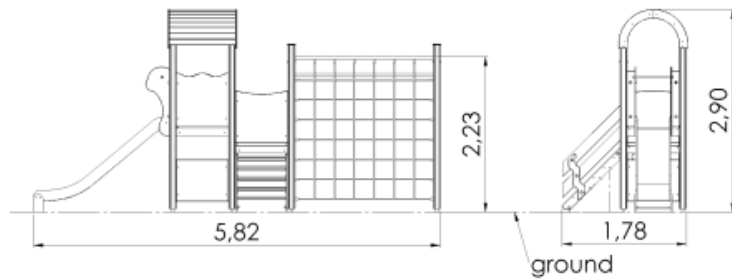

Product code: LM202-1 AUT PE

Play Centre MARIE

1 y

2.23 m

1.78 m

5.82 m

2.9 m

Technical information

Safety area width	5.27 m
Safety area length	9.81 m
Width of structure	1.78 m
Length of structure	5.82 m
Height of structure	2.9 m
Max. fall height	2.23 m
Recommended age of children	1+
For simultaneous use by several children	6-12

Product consists of

Platforms	1 pcs with a height 0.95 m Laminated wood
Platforms	1 pcs with a height 1.2 m Laminated wood
Roofs	1 pcs HDPE plastic
Slides	1 pcs with a height 1.2 m Stainless-steel, HDPE plastic sides
Climbing walls	1 pcs HDPE plastic
Climbing nets	1 pcs 16 mm six-strand PES cover braided steel ropes
Stairs with handrails	1 pcs Laminated wood
Play corners	1 pcs Plastic and wood
Activity panels	1 pcs HDPE plastic
Posts	8 pcs Laminated wood
Panels/Plates	6 pcs HDPE plastic
Tubes	3 pcs Galvanized and powder coated steel

Installation info

Installers	2
Installation time	8 h
Volume of concrete	15 bags (25kg)
Package dimensions	2,4x1,0x1,5m

A play centre with two platforms, stairs with handrails, a climbing net, a cross bar, and a climbing wall. The centre comes equipped with a captain's helm and beneath the higher platform is a play corner with a bench, which can be fitted with either kitchen or car dashboard elements. The side panels of the play centre can be switched for various activity walls or thematic printed panels (animals, birds, fish, trees, berries, etc.). The design of the panels will be finalised with the client during ordering.