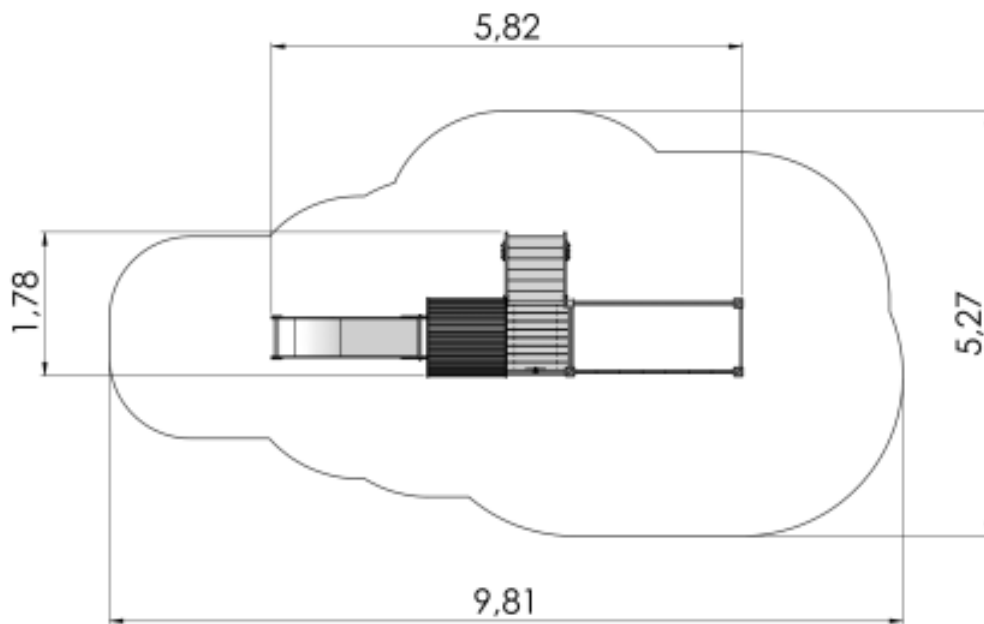

Product code: LM202-1 AUT PE

Play Centre MARIE

1 y

2.23 m

1.78 m

5.82 m

2.9 m

Technical information

Safety area width	5.27 m
Safety area length	9.81 m
Width of structure	1.78 m
Length of structure	5.82 m
Height of structure	2.9 m
Max. fall height	2.23 m
Recommended age of children	1+
For simultaneous use by several children	6-12

Product consists of

Platforms	1 pcs with a height 0.95 m Laminated wood
Platforms	1 pcs with a height 1.2 m Laminated wood
Roofs	1 pcs HDPE plastic
Slides	1 pcs with a height 1.2 m Stainless-steel, HDPE plastic sides
Climbing walls	1 pcs HDPE plastic
Climbing nets	1 pcs 16 mm six-strand PES cover braided steel ropes
Stairs with handrails	1 pcs Laminated wood
Play corners	1 pcs Plastic and wood
Activity panels	1 pcs HDPE plastic
Posts	8 pcs Laminated wood
Panels/Plates	6 pcs HDPE plastic
Tubes	3 pcs Galvanized and powder coated steel

Installation info

Installers	2
Installation time	8 h
Volume of concrete	15 bags (25kg)
Package dimensions	2,4x1,0x1,5m

A play centre with two platforms, stairs with handrails, a climbing net, a cross bar, and a climbing wall. The centre comes equipped with a captain's helm and beneath the higher platform is a play corner with a bench, which can be fitted with either kitchen or car dashboard elements. The side panels of the play centre can be switched for various activity walls or thematic printed panels (animals, birds, fish, trees, berries, etc.). The design of the panels will be finalised with the client during ordering.