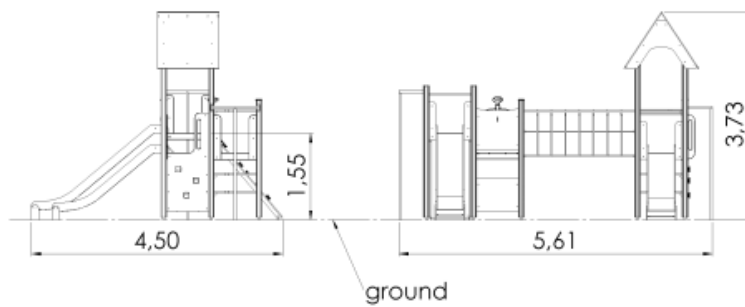

# Play Centre ROBIN

4 y

1.55 m

4.5 m

5.61 m

3.73 m

## Technical information

Safety area width	8 m
Safety area length	8.61 m
Width of structure	4.5 m
Length of structure	5.61 m
Height of structure	3.73 m
Max. fall height	1.55 m
Recommended age of children	4+
For simultaneous use by several children	6-12

## Product consists of

Platforms	1 pcs with a height 1.55 m Laminated wood
Platforms	2 pcs with a height 1.2 m Laminated wood
Roofs	1 pcs HDPE plastic
Slides	1 pcs with a height 1.55 m Stainless-steel, HDPE plastic sides
Slides	1 pcs with a height 1.2 m Stainless-steel, HDPE plastic sides
Climbing walls	1 pcs HDPE plastic
Climbing nets	1 pcs 16 mm six-strand PES cover braided steel ropes
Bridges	1 pcs
Slopes	1 pcs Plywood
Fireman poles	1 pcs Galvanized and powder-coated steel
Play corners	1 pcs Plastic and wood
Activity panels	2 pcs HDPE plastic
Posts	11 pcs Laminated wood
Panels/Plates	3 pcs HDPE plastic
Tubes	10 pcs Galvanized and powder coated steel

## Installation info

Volume of concrete	23 bags (25kg)
Package dimensions	2,9x1,0x1,6m

The product needs a safety surface

A play centre with a platform, two slides and climbing elements. A ladder and a climbing wall lead to the lower platform where a slide and a fireman pole offer a path down. A net bridge with handrails leads to the platform with a roof and to the second slide. The highest platform can be reached via a rock climbing slope. A moving helm and binoculars, as well as a fun play corner with a bench, which can be equipped with either kitchen or car dashboard elements, satisfy all role playing needs. The side panels of the play centre can be switched for various activity walls or thematic printed panels (animals, birds, fish, trees, berries, etc.). The design of the panels will be finalised with the client during ordering.