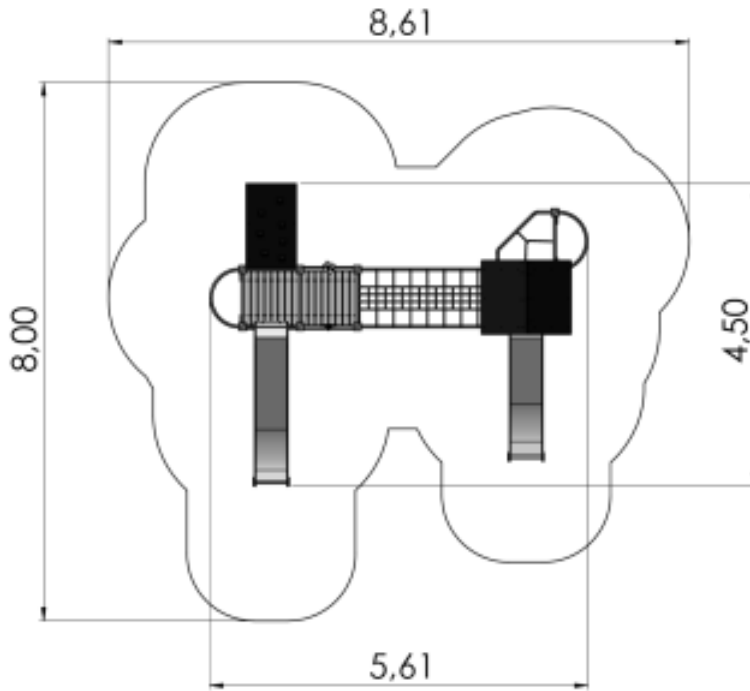

# Play Centre ROBIN

4 y

1.55 m

4.5 m

5.61 m

3.73 m

## Technical information

Safety area width	8 m
Safety area length	8.61 m
Width of structure	4.5 m
Length of structure	5.61 m
Height of structure	3.73 m
Max. fall height	1.55 m
Recommended age of children	4+
For simultaneous use by several children	6-12

## Product consists of

Platforms	1 pcs with a height 1.55 m Laminated wood
Platforms	2 pcs with a height 1.2 m Laminated wood
Roofs	1 pcs HDPE plastic
Slides	1 pcs with a height 1.55 m Stainless-steel, HDPE plastic sides
Slides	1 pcs with a height 1.2 m Stainless-steel, HDPE plastic sides
Climbing walls	1 pcs HDPE plastic
Climbing nets	1 pcs 16 mm six-strand PES cover braided steel ropes
Bridges	1 pcs
Slopes	1 pcs Plywood
Fireman poles	1 pcs Galvanized and powder-coated steel
Play corners	1 pcs Plastic and wood
Activity panels	2 pcs HDPE plastic
Posts	11 pcs Laminated wood
Panels/Plates	3 pcs HDPE plastic
Tubes	10 pcs Galvanized and powder coated steel

## Installation info

Volume of concrete	23 bags (25kg)
Package dimensions	2,9x1,0x1,6m

The product needs a safety surface

A play centre with a platform, two slides and climbing elements. A ladder and a climbing wall lead to the lower platform where a slide and a fireman pole offer a path down. A net bridge with handrails leads to the platform with a roof and to the second slide. The highest platform can be reached via a rock climbing slope. A moving helm and binoculars, as well as a fun play corner with a bench, which can be equipped with either kitchen or car dashboard elements, satisfy all role playing needs. The side panels of the play centre can be switched for various activity walls or thematic printed panels (animals, birds, fish, trees, berries, etc.). The design of the panels will be finalised with the client during ordering.