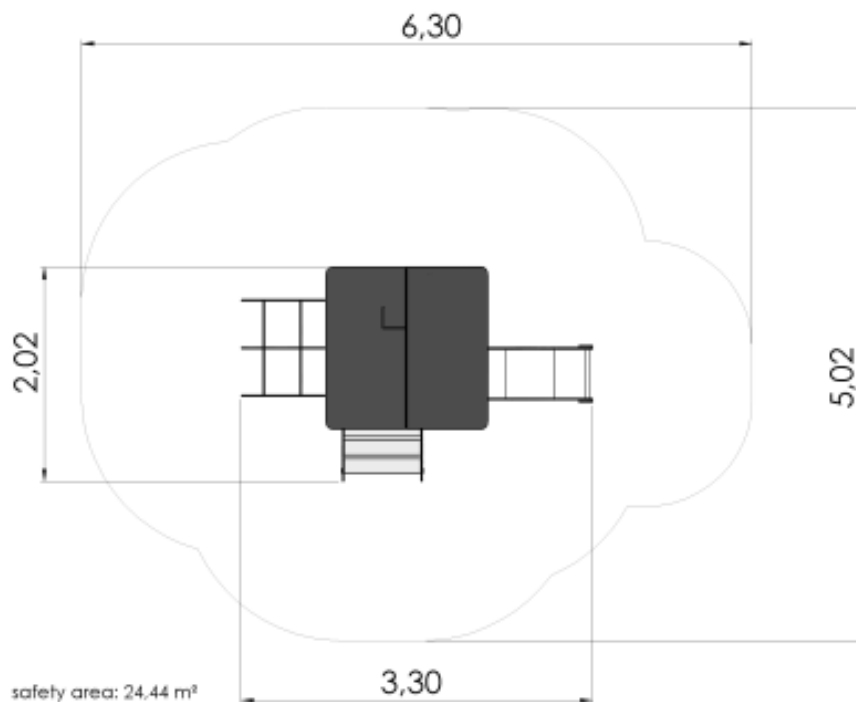

Product code: MM410-2 FORP PE

Playhouse COTTAGE with slide

1 y

0.59 m

2.02 m

3.3 m

2.53 m

Technical information

Safety area width	5.02 m
Safety area length	6.3 m
Width of structure	2.02 m
Length of structure	3.3 m
Height of structure	2.53 m
Max. fall height	0.59 m
Recommended age of children	1+
For simultaneous use by several children	3-6

Product consists of

Roofs	1 pcs HDPE plastic
Slides	1 pcs with a height 0.6 m Stainless-steel, HDPE plastic sides
Climbing nets	1 pcs 16 mm six-strand PES cover braided steel ropes
Stairs with handrails	1 pcs Plastic covered laminated wood
Play corners	1 pcs Plastic and wood
Posts	4 pcs Laminated wood
Panels/Plates	6 pcs HDPE plastic

Installation info

Installers	2
Installation time	4.5 h
Volume of concrete	6 bags (25kg)
Package dimensions	1,8x1,6x2,4m

A cosy playhouse with windows, benches, a play table, a climbing net, a staircase, a slide and an open door area. You can enter the playhouse by stairs and by crawling through wall openings. Playful users can enter the house using the ramp made from the climbing net or use the stairs. There is a fun slide for getting out of the playhouse, and steering wheels on the outer walls that develop motor skills and coordination.