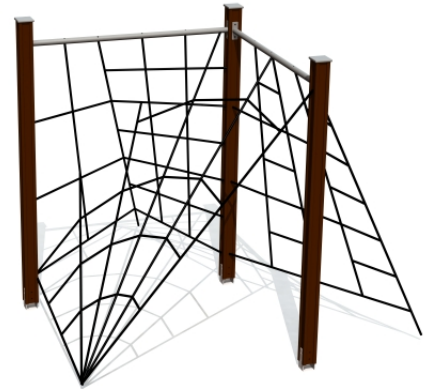

# Climbing frame TRIANGULUM

4 y

1.92 m

2.53 m

2.82 m

2.16 m

## Technical information

Safety area width	6.13 m
Safety area length	6.42 m
Width of structure	2.53 m
Length of structure	2.82 m
Height of structure	2.16 m
Max. fall height	1.92 m
Recommended age of children	4+
For simultaneous use by several children	4-6

## Product consists of

Climbing nets	2 pcs	16 mm six-strand PES cover braided steel ropes
Posts	3 pcs	Laminated wood
Tubes	2 pcs	Galvanized and powder coated steel