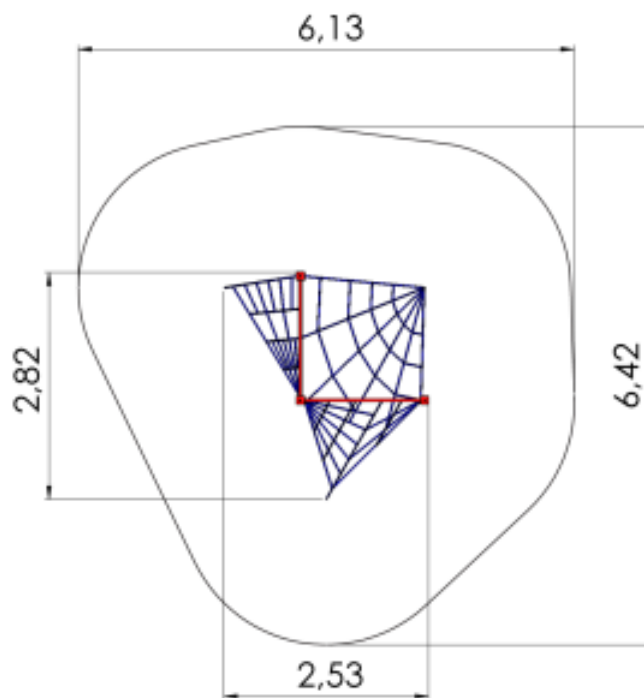

# Climbing frame TRIANGULUM

4 y

1.92 m

2.53 m

2.82 m

2.16 m

## Technical information

Safety area width	6.13 m
Safety area length	6.42 m
Width of structure	2.53 m
Length of structure	2.82 m
Height of structure	2.16 m
Max. fall height	1.92 m
Recommended age of children	4+
For simultaneous use by several children	4-6