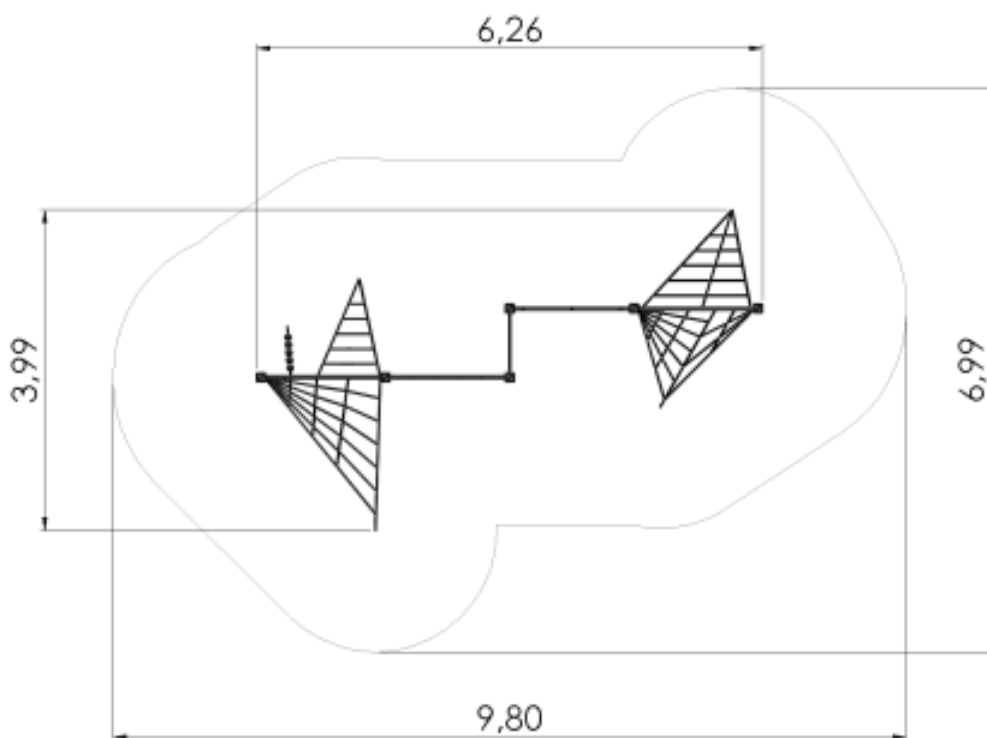

# Climbing frame DRACO

4 y

1.92 m

3.99 m

6.26 m

2.16 m

## Technical information

Safety area width	6.99 m
Safety area length	9.8 m
Width of structure	3.99 m
Length of structure	6.26 m
Height of structure	2.16 m
Max. fall height	1.92 m
Recommended age of children	4+
For simultaneous use by several children	6-12

## Installation info

Installers	2	The product's painted profile posts made of laminated timber are concreted into the ground using hot-galvanized metal U-fittings. The product needs a safety surface
Installation time	8 h	
Volume of concrete	22 bags (25kg)	
Package dimensions	2,2x0,8x0,8m	