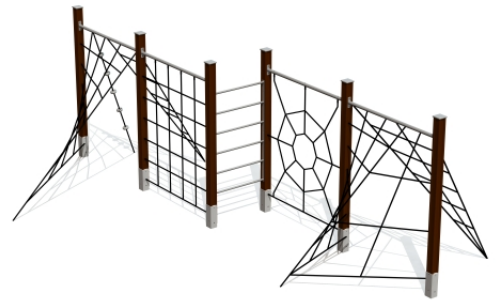

## Technical information

Safety area width	6.99 m
Safety area length	9.8 m
Width of structure	3.99 m
Length of structure	6.26 m
Height of structure	2.16 m
Max. fall height	1.92 m
Recommended age of children	4+
For simultaneous use by several children	6-12

## Product consists of

Climbing nets	6 pcs 16 mm six-strand PES cover braided steel ropes
Ladders	1 pcs Galvanized and powder-coated steel
Posts	6 pcs Laminated wood
Grips for hands and/ or feet	5 pcs HDPE plastic
Tubes	4 pcs Galvanized and powder coated steel

## Installation info

Installers	2	The product's painted profile posts made of laminated timber are concreted into the ground using hot-galvanized metal U-fittings. The product needs a safety surface
Installation time	8 h	
Volume of concrete	22 bags (25kg)	
Package dimensions	2,2x0,8x0,8m	

Kids like climbing above all else. Climbing frame DRACO offers many different climbing opportunities. It helps kids develop dexterity and balance and improves their physical fitness.