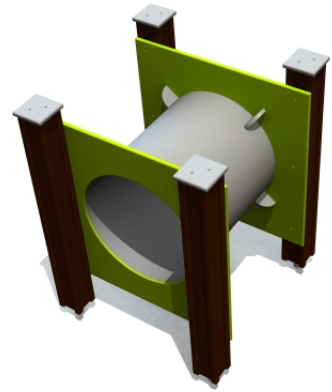

Product code: RS201S FORP PE

Tube FOXHOLE S

1 y

0.25 m

0.72 m

0.73 m

0.96 m

Technical information

Safety area width	3.72 m
Safety area length	3.73 m
Width of structure	0.72 m
Length of structure	0.73 m
Height of structure	0.96 m
Max. fall height	0.25 m
Recommended age of children	1+
For simultaneous use by several children	1-2

Product consists of

Tunnels	1 pcs Plastic
Posts	4 pcs Laminated wood

Installation info

Installers	2
Installation time	2 h
Volume of concrete	4 bags (25kg)
Package dimensions	0,8x0,8x1,2m

Tube FOXHOLE is suitable for both smaller and bigger crawlers. Kids can safely crawl through the tunnel or use it to hide from rain, sun or company. Tubes can be joined to create a bigger tunnel.