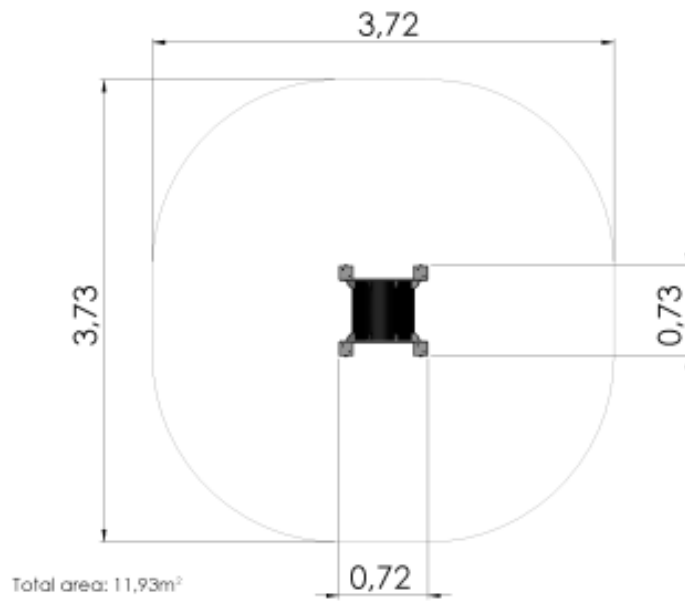

Product code: RS201S FORP PE

Tube FOXHOLE S

1 y

0.25 m

0.72 m

0.73 m

0.96 m

Technical information

Safety area width	3.72 m
Safety area length	3.73 m
Width of structure	0.72 m
Length of structure	0.73 m
Height of structure	0.96 m
Max. fall height	0.25 m
Recommended age of children	1+
For simultaneous use by several children	1-2

Product consists of

Tunnels	1 pcs Plastic
Posts	4 pcs Laminated wood

Installation info

Installers	2
Installation time	2 h
Volume of concrete	4 bags (25kg)
Package dimensions	0,8x0,8x1,2m

Tube FOXHOLE is suitable for both smaller and bigger crawlers. Kids can safely crawl through the tunnel or use it to hide from rain, sun or company. Tubes can be joined to create a bigger tunnel.