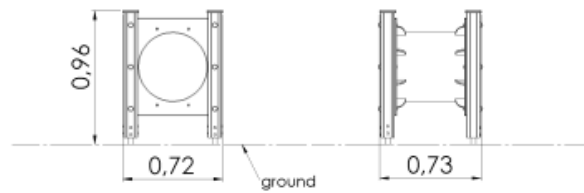

Product code: RS201S FORP PE

Tube FOXHOLE S

1 y

0.25 m

0.72 m

0.73 m

0.96 m

Technical information

Safety area width	3.72 m
Safety area length	3.73 m
Width of structure	0.72 m
Length of structure	0.73 m
Height of structure	0.96 m
Max. fall height	0.25 m
Recommended age of children	1+
For simultaneous use by several children	1-2

Product consists of

Tunnels	1 pcs Plastic
Posts	4 pcs Laminated wood

Installation info

Installers	2
Installation time	2 h
Volume of concrete	4 bags (25kg)
Package dimensions	0,8x0,8x1,2m

Tube FOXHOLE is suitable for both smaller and bigger crawlers. Kids can safely crawl through the tunnel or use it to hide from rain, sun or company. Tubes can be joined to create a bigger tunnel.