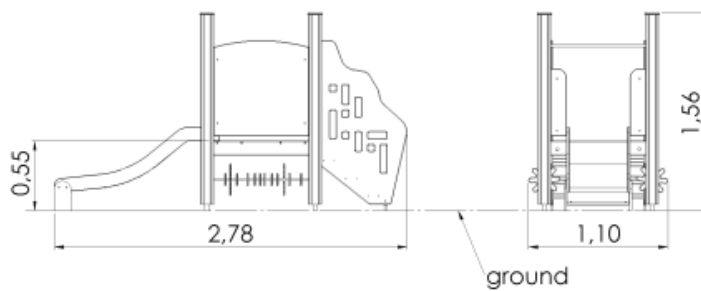

Product code: LM014-1 FORP MF

Slide ALFIONA

1 y

0.55 m

1.1 m

2.78 m

1.56 m

Technical information

Safety area width	4.1 m
Safety area length	6.28 m
Width of structure	1.1 m
Length of structure	2.78 m
Height of structure	1.56 m
Max. fall height	0.55 m
Recommended age of children	1+
For simultaneous use by several children	1-3

Product consists of

Platforms	1 pcs with a height 0.6 m Plastic covered laminated wood
Slides	1 pcs with a height 0.6 m Stainless-steel, HDPE plastic sides
Stairs with handrails	1 pcs Plastic covered laminated wood
Activity panels	3 pcs HDPE plastic
Posts	4 pcs Powder coated aluminium
Panels/Plates	3 pcs HDPE plastic
Tubes	3 pcs Galvanized and powder coated steel

Installation info

Installers	2
Installation time	4 h
Volume of concrete	9 bags (25kg)
Package dimensions	1,6x1,0x0,8m

Toddler slide with a low platform and a chute. This slide is equipped with sturdy stairs with side panels. An abacus and two captain's helmets offer creative play options.