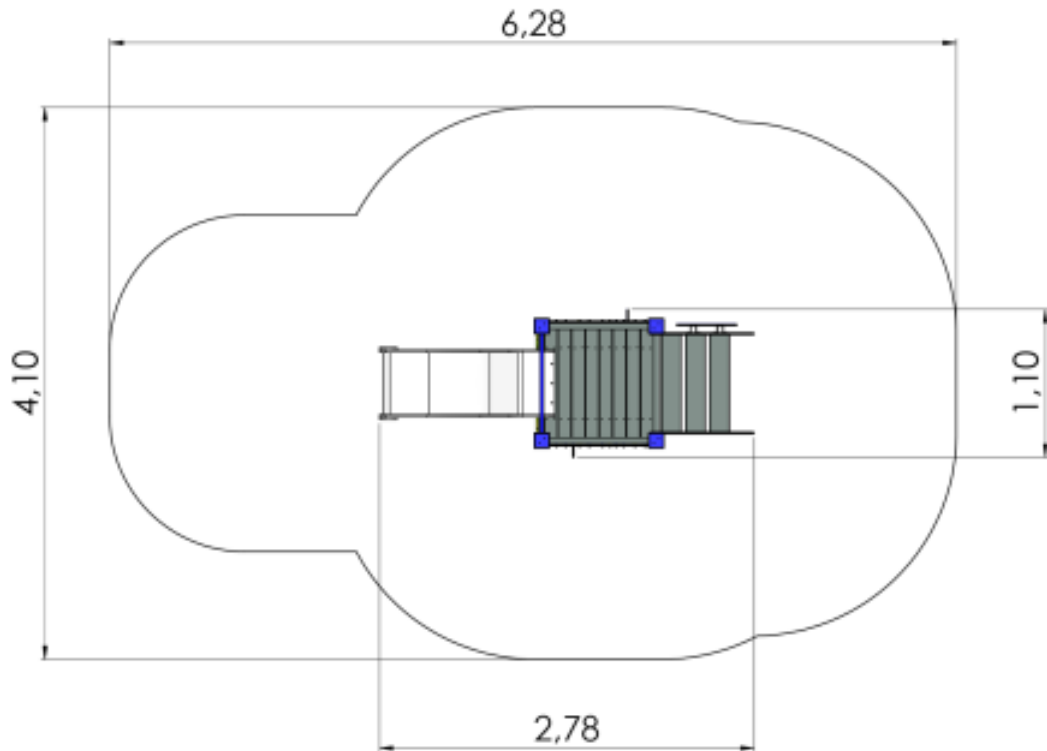

Product code: LM014-1 FORP MF

Slide ALFIONA

1 y

0.55 m

1.1 m

2.78 m

1.56 m

Technical information

Safety area width	4.1 m
Safety area length	6.28 m
Width of structure	1.1 m
Length of structure	2.78 m
Height of structure	1.56 m
Max. fall height	0.55 m
Recommended age of children	1+
For simultaneous use by several children	1-3

Product consists of

Platforms	1 pcs with a height 0.6 m Plastic covered laminated wood
Slides	1 pcs with a height 0.6 m Stainless-steel, HDPE plastic sides
Stairs with handrails	1 pcs Plastic covered laminated wood
Activity panels	3 pcs HDPE plastic
Posts	4 pcs Powder coated aluminium
Panels/Plates	3 pcs HDPE plastic
Tubes	3 pcs Galvanized and powder coated steel

Installation info

Installers	2
Installation time	4 h
Volume of concrete	9 bags (25kg)
Package dimensions	1,6x1,0x0,8m

Toddler slide with a low platform and a chute. This slide is equipped with sturdy stairs with side panels. An abacus and two captain's helmets offer creative play options.