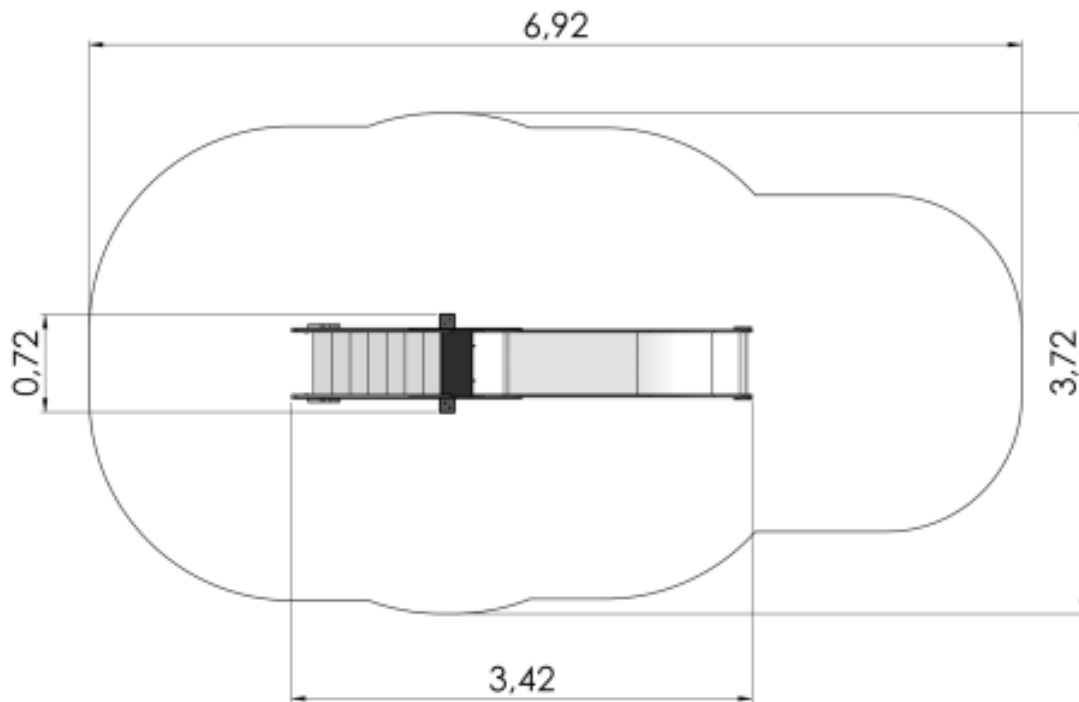

Product code: LM007 FORP MF

Slide ELO

1 y

1.2 m

0.72 m

3.42 m

2.2 m

Technical information

Safety area width	3.72 m
Safety area length	6.92 m
Width of structure	0.72 m
Length of structure	3.42 m
Height of structure	2.2 m
Max. fall height	1.2 m
Recommended age of children	1+
For simultaneous use by several children	1-3

Installation info

Installers	2
Installation time	3.5 h
Volume of concrete	7 bags (25kg)
Package dimensions	2,4x1,0x0,8m
Package weight	110 kg

Product consists of

Slides	1 pcs with a height 1.2 m Stainless-steel, HDPE plastic sides
Stairs with handrails	1 pcs Plastic covered laminated wood
Posts	2 pcs Powder coated aluminium
Tubes	1 pcs Galvanized and powder coated steel