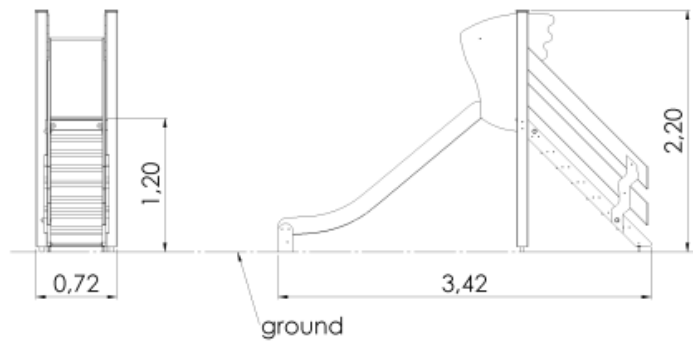

Product code: LM007 FORP MF

Slide ELO

1 y

1.2 m

0.72 m

3.42 m

2.2 m

Technical information

Safety area width	3.72 m
Safety area length	6.92 m
Width of structure	0.72 m
Length of structure	3.42 m
Height of structure	2.2 m
Max. fall height	1.2 m
Recommended age of children	1+
For simultaneous use by several children	1-3

Installation info

Installers	2
Installation time	3.5 h
Volume of concrete	7 bags (25kg)
Package dimensions	2,4x1,0x0,8m
Package weight	110 kg

Product consists of

Slides	1 pcs with a height 1.2 m Stainless-steel, HDPE plastic sides
Stairs with handrails	1 pcs Plastic covered laminated wood
Posts	2 pcs Powder coated aluminium
Tubes	1 pcs Galvanized and powder coated steel