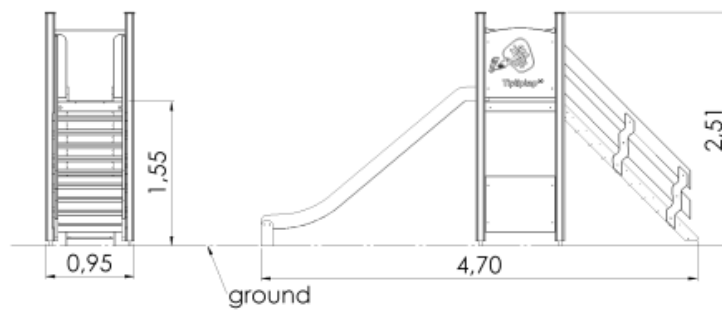

Product code: LM207S AUT MF

Slide EVE

1 y

1.55 m

0.95 m

4.7 m

2.51 m

Technical information

Safety area width	3.95 m
Safety area length	8.2 m
Width of structure	0.95 m
Length of structure	4.7 m
Height of structure	2.51 m
Max. fall height	1.55 m
Recommended age of children	1+
For simultaneous use by several children	3-6

Product consists of

Platforms	1 pcs with a height 1.55 m Plastic covered laminated wood
Slides	1 pcs with a height 1.55 m Stainless-steel, HDPE plastic sides
Stairs with handrails	1 pcs Plastic covered laminated wood
Play corners	1 pcs Plastic and wood
Posts	4 pcs Powder coated aluminium
Panels/Plates	5 pcs HDPE plastic
Tubes	1 pcs Galvanized and powder coated steel

Installation info

Installers	2
Installation time	5.5 h
Volume of concrete	9 bags (25kg)
Package dimensions	2,9x1,0x0,8m
Package weight	200 kg

The product needs a safety surface

A slide with stairs with handrails. The platform has a fun play corner with a bench, which can be fitted with kitchen or car dashboard elements. The side panels of the play centre can be switched for various activity walls or thematic printed panels (animals, birds, fish, trees, berries, etc.). The design of the panels will be finalised with the client during ordering.