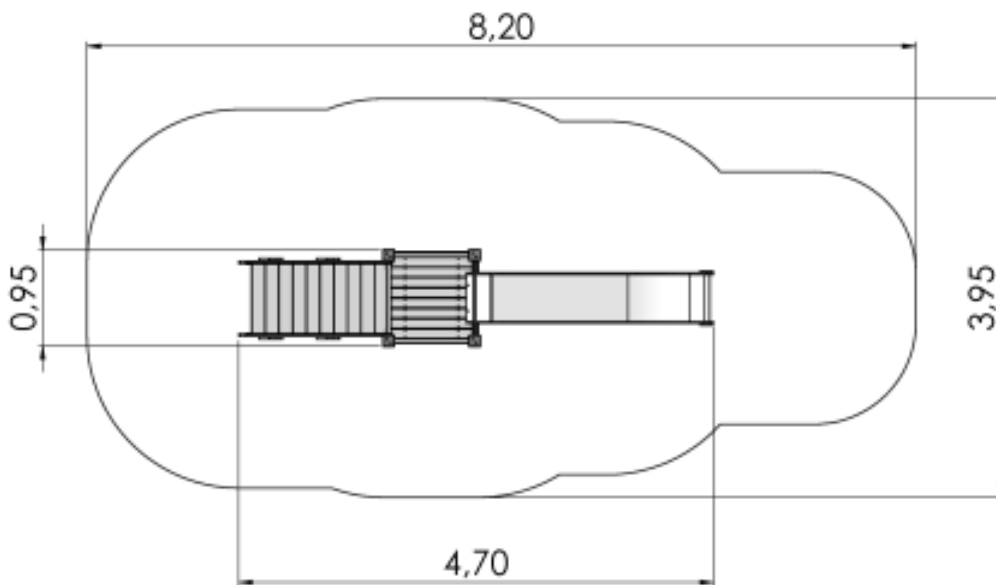

Product code: LM207S AUT MF

Slide EVE

1 y

1.55 m

0.95 m

4.7 m

2.51 m

Technical information

Safety area width	3.95 m
Safety area length	8.2 m
Width of structure	0.95 m
Length of structure	4.7 m
Height of structure	2.51 m
Max. fall height	1.55 m
Recommended age of children	1+
For simultaneous use by several children	3-6

Product consists of

Platforms	1 pcs with a height 1.55 m Plastic covered laminated wood
Slides	1 pcs with a height 1.55 m Stainless-steel, HDPE plastic sides
Stairs with handrails	1 pcs Plastic covered laminated wood
Play corners	1 pcs Plastic and wood
Posts	4 pcs Powder coated aluminium
Panels/Plates	5 pcs HDPE plastic
Tubes	1 pcs Galvanized and powder coated steel

Installation info

Installers	2
Installation time	5.5 h
Volume of concrete	9 bags (25kg)
Package dimensions	2,9x1,0x0,8m
Package weight	200 kg

The product needs a safety surface

A slide with stairs with handrails. The platform has a fun play corner with a bench, which can be fitted with kitchen or car dashboard elements. The side panels of the play centre can be switched for various activity walls or thematic printed panels (animals, birds, fish, trees, berries, etc.). The design of the panels will be finalised with the client during ordering.