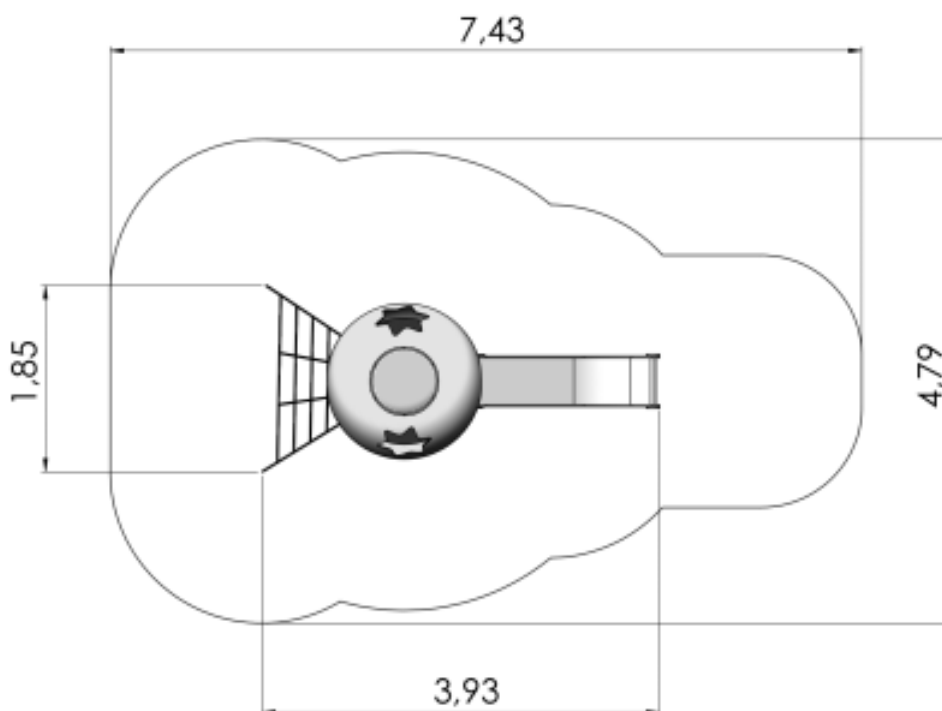

Product code: BL02 FORP MF

Slide SPUTNIK

Technical information

| | |
|--|--------|
| Safety area width | 4.79 m |
| Safety area length | 7.43 m |
| Width of structure | 1.85 m |
| Length of structure | 3.93 m |
| Height of structure | 2.72 m |
| Max. fall height | 0.95 m |
| Recommended age of children | 4+ |
| For simultaneous use by several children | 3-6 |

Product consists of

| | |
|---------------|---|
| Platforms | 1 pcs with a height 0.95 m Plastic covered laminated wood |
| Slides | 1 pcs with a height 0.95 m Stainless-steel, HDPE plastic sides |
| Climbing nets | 1 pcs 16 mm six-strand PES cover braided steel ropes |
| Tubes | 1 pcs Galvanized and powder coated steel |

Installation info

| | |
|-------------------|-----|
| Installers | 2 |
| Installation time | 8 h |

The product needs a safety surface

Volume of concrete

15 bags (25kg)

Throughout the ages the starry skies have captivated people with their mystery and endlessness. Why do the stars seem so tiny? How does the moon wax and wane? How big is space? What does the Big Dipper dip? Which constellation was I born under? Children's questions will never cease, but their dreams will be boosted by Zodiac range products, because that starry-eyed tike who's climbing on a net, sliding down or exploring the world through a porthole might be a future astronaut or astrologer.