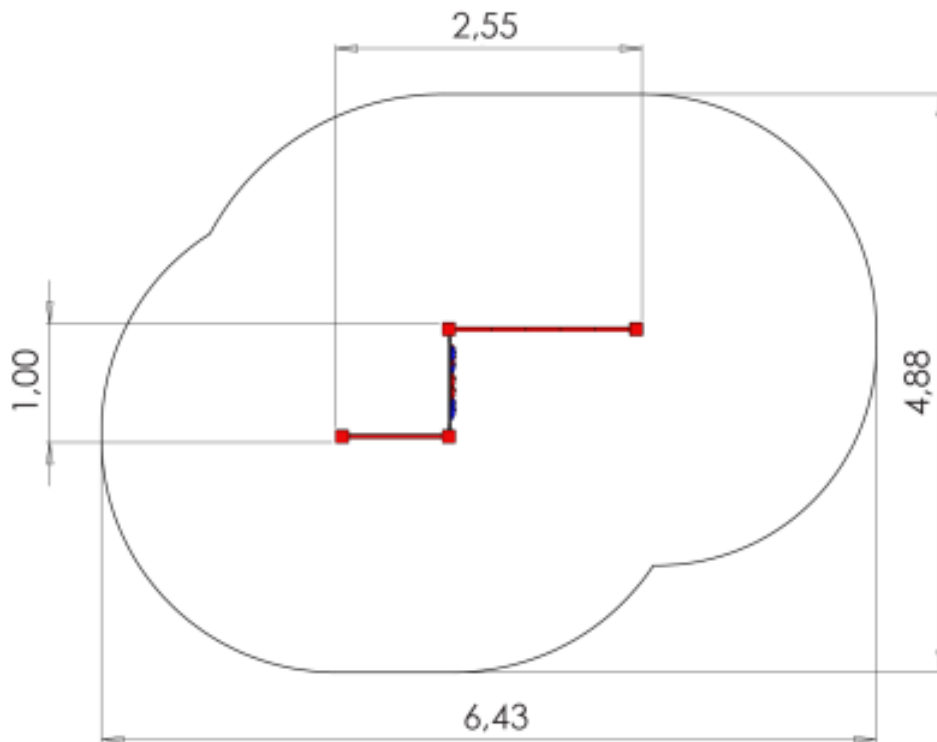

Product code: RS112 AUT PE

Three-part climbing frame VIVO

4 y

2.14 m

1 m

2.55 m

2.22 m

Technical information

Safety area width	4.88 m
Safety area length	6.43 m
Width of structure	1 m
Length of structure	2.55 m
Height of structure	2.22 m
Max. fall height	2.14 m
Recommended age of children	4+
For simultaneous use by several children	4-8

Installation info

Installers	2
Installation time	3 h
Volume of concrete	8 bags (25kg)
Package dimensions	2,2x0,9x0,5m
Package weight	90 kg

Product consists of

Climbing walls	1 pcs HDPE plastic
Climbing nets	1 pcs 16 mm six-strand PES cover braided steel ropes
Ladders	1 pcs Galvanized and powder-coated steel
Posts	4 pcs Laminated wood
Tubes	1 pcs Galvanized and powder coated steel