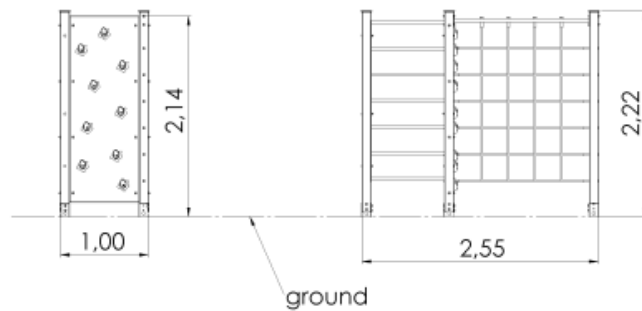

Product code: RS112 AUT PE

Three-part climbing frame VIVO

4 y

2.14 m

1 m

2.55 m

2.22 m

Technical information

Safety area width	4.88 m
Safety area length	6.43 m
Width of structure	1 m
Length of structure	2.55 m
Height of structure	2.22 m
Max. fall height	2.14 m
Recommended age of children	4+
For simultaneous use by several children	4-8

Installation info

Installers	2
Installation time	3 h
Volume of concrete	8 bags (25kg)
Package dimensions	2,2x0,9x0,5m
Package weight	90 kg

Product consists of

Climbing walls	1 pcs HDPE plastic
Climbing nets	1 pcs 16 mm six-strand PES cover braided steel ropes
Ladders	1 pcs Galvanized and powder-coated steel
Posts	4 pcs Laminated wood
Tubes	1 pcs Galvanized and powder coated steel