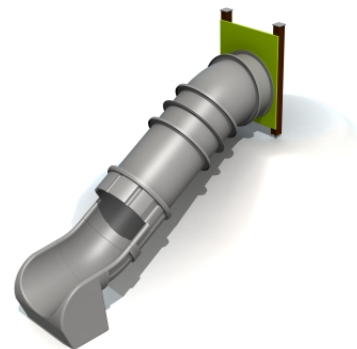

Product code: Tube1 FORP MF

Tunnel slide h. 1,4m

1 y

1 m

3.35 m

1.45 m

Technical information

Width of structure	1 m
Length of structure	3.35 m
Height of structure	1.45 m
Recommended age of children	1+

Installation info

Package dimensions	1,0x4m,0x0,7m
--------------------	---------------

Recommended tube installation height 1.35 to 1.45 m.