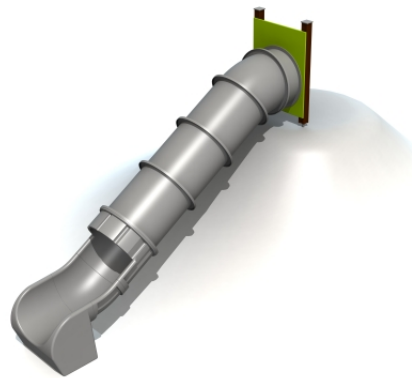

Product code: Tube2 FORP MF

Tunnel slide h. 1,90m

1 y

1 m

4.22 m

1.95 m

Technical information

Width of structure	1 m
Length of structure	4.22 m
Height of structure	1.95 m
Recommended age of children	1+

Installation info

Package dimensions	9,0x90m,0x0,7m
--------------------	----------------

Recommended slide installation height 1.85m to 1.95m.