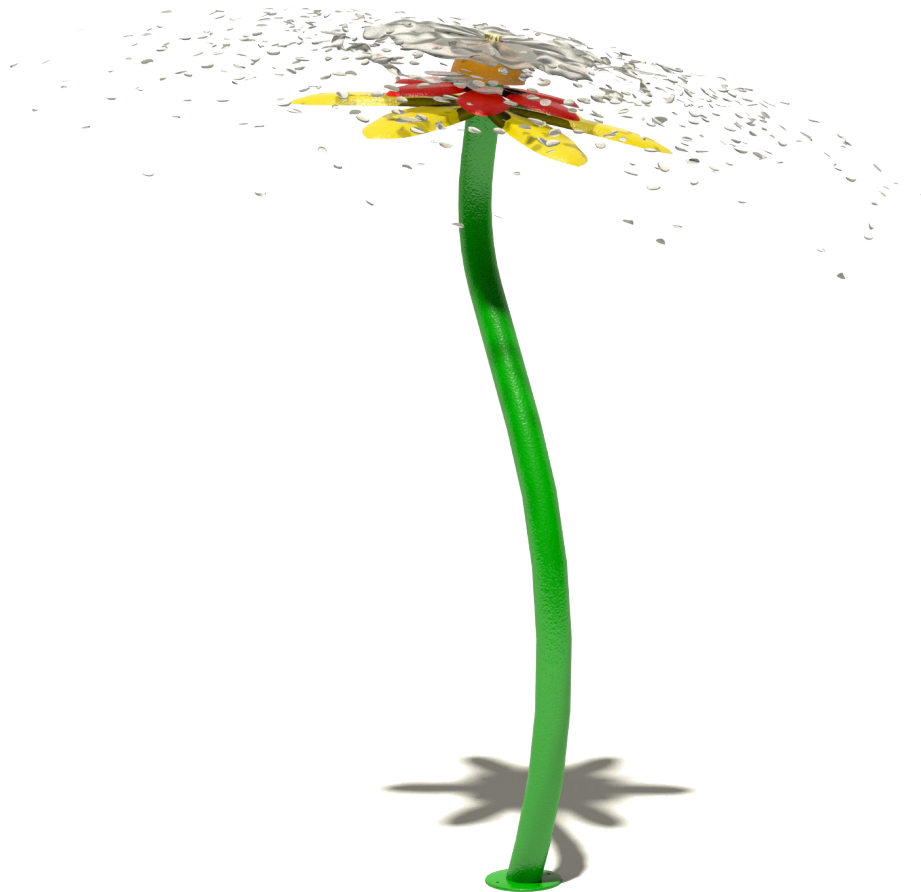

## THEMED ESSENTIALS™

A CANVAS OF COLORS, SHAPES, TEXTURES & LIGHT

## DAISY RAINDROP™

### ACTIVITY

A gentle splash of water falls from the clear dome "seedpod" atop the finely detailed petals of the Daisy Raindrop.

### MODEL: W061

 15 GPM/57 LPM

 Height: 9'-0"/275 CM